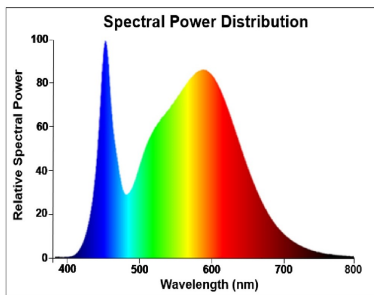

RefLED PAR30

RefLED Retro PAR30 V2 DIM 820L 840 36 SL

0029199

Packaging outer length / height (cm)	33.7
Packaging outer width (cm)	24.1
Packaging outer depth (cm)	15.5

Safety data

Optimal operating condition (°C)	-20-40
Breakage cleaning instructions	Not applicable
Special purpose lamp	No
Dry applications use only	Yes
Suitable for household illumination	Yes
Safety message	Dimmable with approved dimmers

PHOTOMETRY