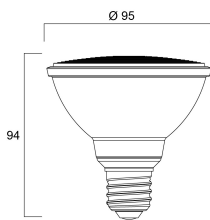

TECHNICAL DRAWINGS