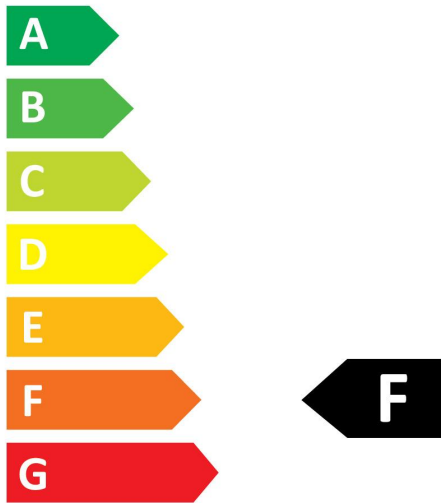

RefLED PAR30

RefLED Retro PAR30 V2 DIM 820L 840 36 SL
0029199

SYLVANIA

0029199

11
kWh/1000h

2019/2015