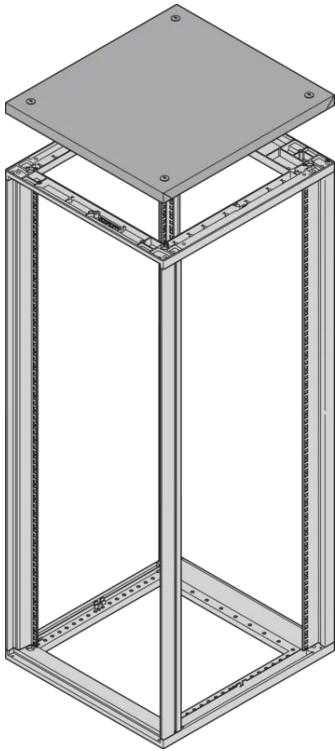

## 25230-011 NOVASTAR RAISED TOP COVER, 553W 600D

### KEY FEATURES

---

Raised Top cover (31 mm) with all-round air gap of 10 mm

Top cover attached from the inside (no screws on the outside)

Suitable for placing heavy parts on the top cover

Incl. grounding

### PRODUCT ATTRIBUTES

---

Product Type: Cabinet/Rack Top Cover

Product Family: Novastar

Type: Raised

Color: Black Grey

Color Code: RAL 7021

Width: 553 mm