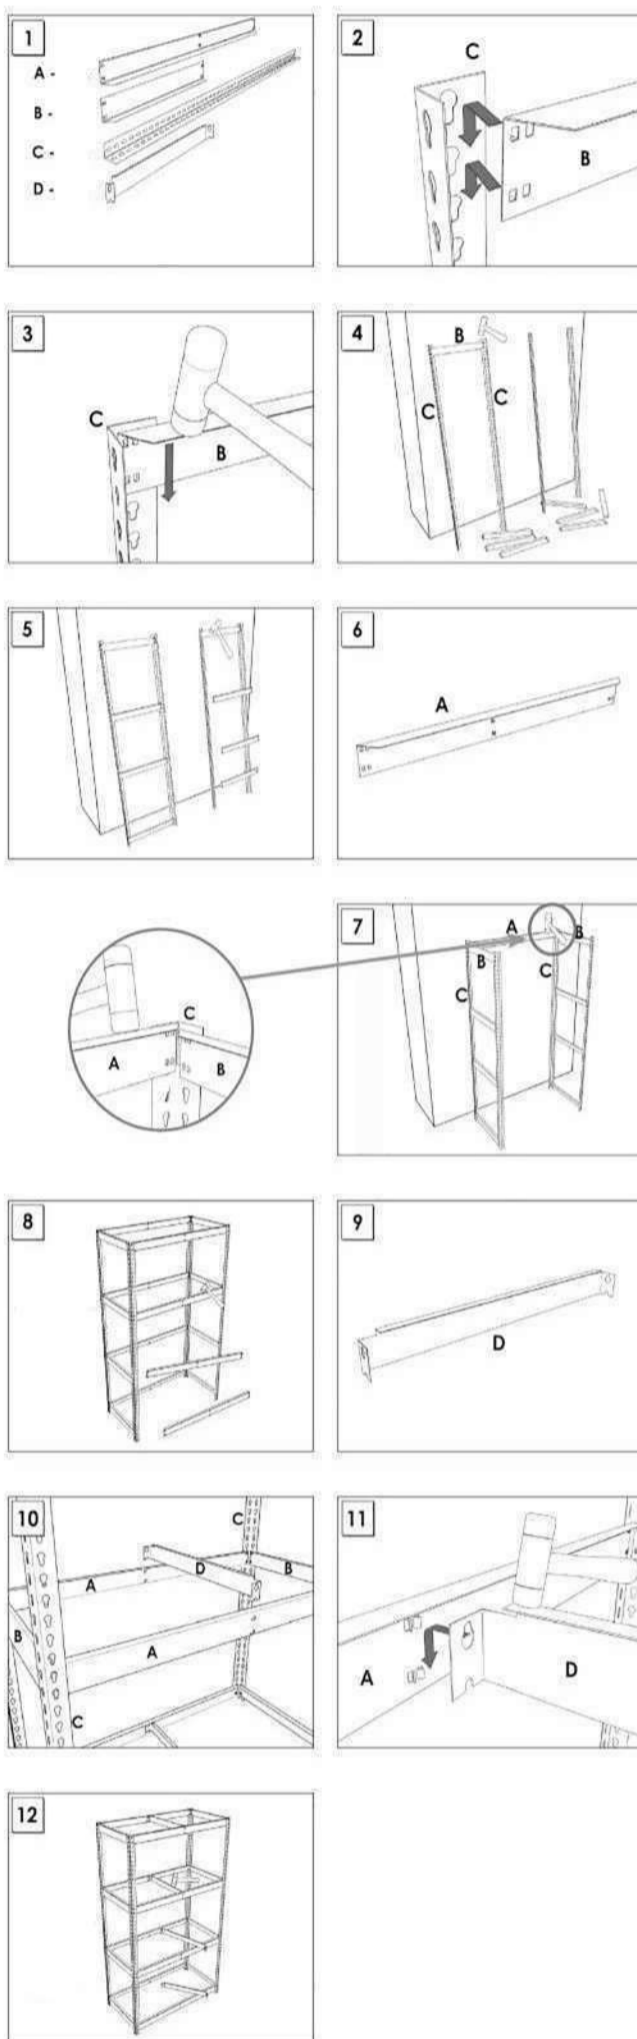

STANDARD MOUNTING

On-line instructions: www.simonrack.com/instructions LOGIN: 196004

www.simonrack.com • www.simonrack.com • www.simonrack.com • www.simonrack.com