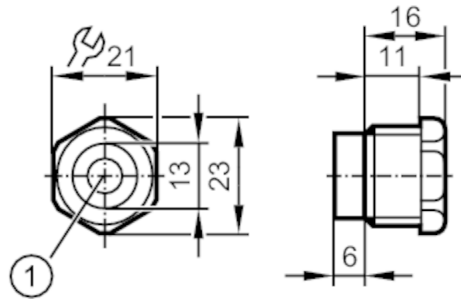

E11270

Cable gland

CABLE GLAND M20

1 7...13 mm

Operating conditions

Ambient temperature [°C] -25...100

Mechanical data

Weight [g] 6.9

Dimensions [mm] M20 x 1.5

Thread designation M20 x 1.5

Materials housing: PA black; Sealing: CR

Remarks

Pack quantity 1 pcs.