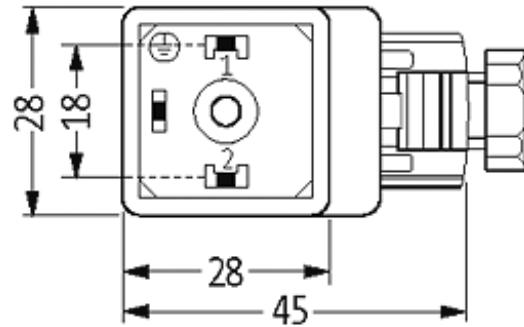

SVS VALVE PLUG FORM A 18MM FIELD-WIREABLE

24V LED+RC M16x1.5

Form A (18 mm)
24 V AC/DC with LED and RC
metric

Plastic housings with good resistance against chemicals and oils. The resistance to aggressive media should be individually tested for your application. Further details on request.

[Link to Product](#)**Illustration**

stay connected

Height: 41 mm

Product may differ from Image

Approvals

Form

29041

Technical Data

Operating voltage	24 V AC/DC $\pm 25\%$
Operating current per contact	max. 2 A
Max. power (W)	max. 50 W(VA)
Sealing range (cable diameter)	5...10 mm
Locking of ports	M3 (recommended torque 0.4 Nm)
Compression gland	M16 \times 1.5 mm
Protection	IP65 inserted and tightened (EN 60529), with gland