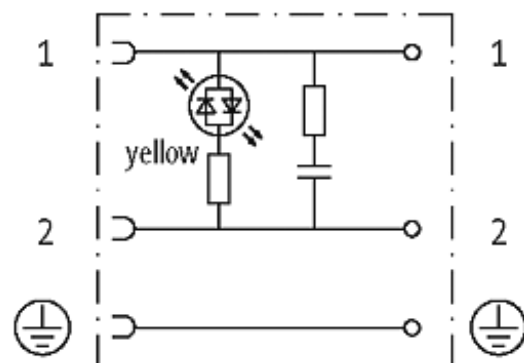

SVS VALVE PLUG FORM A 18MM FIELD-WIREABLE

24V LED+RC M16x1.5

Form A (18 mm)
24 V AC/DC with LED and RC
metric

Plastic housings with good resistance against chemicals and oils. The resistance to aggressive media should be individually tested for your application. Further details on request.

[Link to Product](#)**Illustration**

stay connected

Height: 41 mm

Product may differ from Image

Approvals

Form

29041

Technical Data

Operating voltage	24 V AC/DC $\pm 25\%$
Operating current per contact	max. 2 A
Max. power (W)	max. 50 W(VA)
Sealing range (cable diameter)	5...10 mm
Locking of ports	M3 (recommended torque 0.4 Nm)
Compression gland	M16 \times 1.5 mm
Protection	IP65 inserted and tightened (EN 60529), with gland