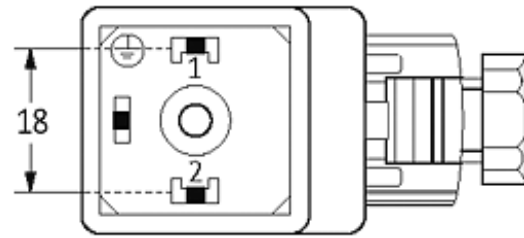

SVS VALVE PLUG FORM A 18MM FIELD-WIREABLE

24V LED+RC M16x1.5

Form A (18 mm)
24 V AC/DC with LED and RC
metric

Plastic housings with good resistance against chemicals and oils. The resistance to aggressive media should be individually tested for your application. Further details on request.

[Link to Product](#)**Illustration**

stay connected

Height: 41 mm

Product may differ from Image

Approvals

Form

29041

Technical Data

Operating voltage	24 V AC/DC $\pm 25\%$
Operating current per contact	max. 2 A
Max. power (W)	max. 50 W(VA)
Sealing range (cable diameter)	5...10 mm
Locking of ports	M3 (recommended torque 0.4 Nm)
Compression gland	M16 \times 1.5 mm
Protection	IP65 inserted and tightened (EN 60529), with gland