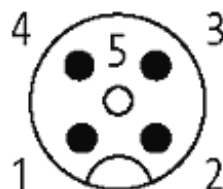

M12 male 0° / M12 female 0° shielded

PUR 4x0.34 shielded bk UL/CSA+drag chain 1,5m

Male straight to female straight
M12 - M12, 4-pole

Plastic housings with good resistance against chemicals and oils. The resistance to aggressive media should be individually tested for your application. Further details on request. Further cable lengths on request.

[Link to Product](#)

Illustration

Male

Female

Product may differ from Image