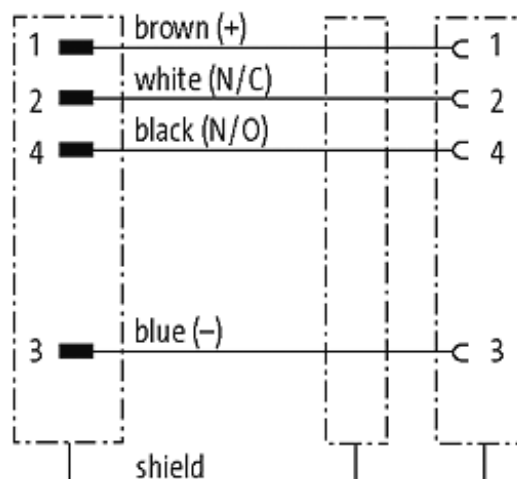

M12 male 0° / M12 female 0° shielded

PUR 4x0.34 shielded bk UL/CSA+drag chain 1,5m

Male straight to female straight
M12 - M12, 4-pole

Plastic housings with good resistance against chemicals and oils. The resistance to aggressive media should be individually tested for your application. Further details on request. Further cable lengths on request.

[Link to Product](#)

Illustration

Male

Female

Product may differ from Image