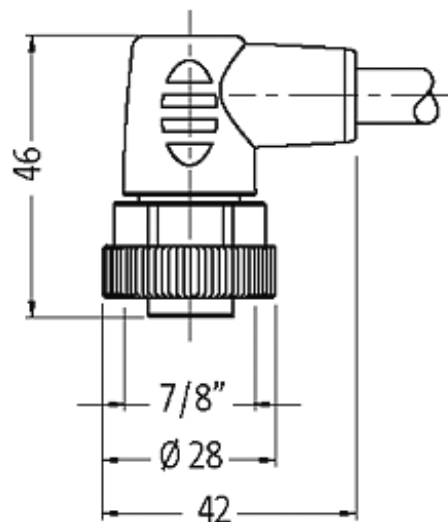

**7/8" MALE 90° / 7/8" FEMALE 90°**

PURZ 5x1.5 GRAY, 1m

Male 90° to female 90°

7/8" - 7/8"

Power cable

5-pole

Further cable lengths on request. Plastic housings with good resistance against chemicals and oils. The resistance to aggressive media should be individually tested for your application. Further details on request.

[Link to Product](#)**Illustration**

Product may differ from Image

### Technical Data

Operating voltage	max. 230/400 V AC/DC
Operating current per contact	max. 12 A
Locking of ports	Screw thread 7/8" (recommended torque 1.5 Nm) self-securing
Protection	IP67 inserted and tightened (EN 60529)

### Cables

Cable number	961
No./diameter of wires	5 × 1.5 mm <sup>2</sup>

The information in this brochure has been compiled with the utmost care.

Liability for the correctness completeness and topicality of the information is restricted to gross negligence. Version: 05/15