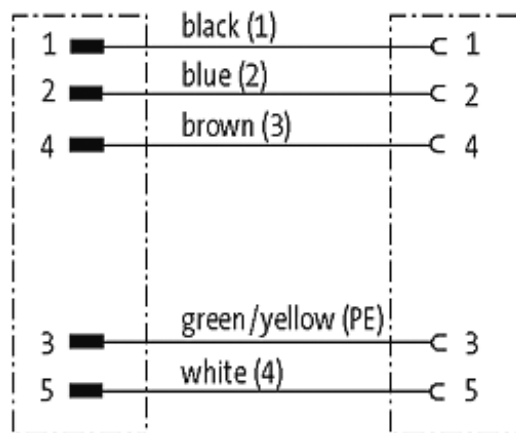

**7/8" MALE 90° / 7/8" FEMALE 90°**

PURZ 5x1.5 GRAY, 1m

Male 90° to female 90°

7/8" - 7/8"

Power cable

5-pole

Further cable lengths on request. Plastic housings with good resistance against chemicals and oils. The resistance to aggressive media should be individually tested for your application. Further details on request.

[Link to Product](#)**Illustration**

Product may differ from Image