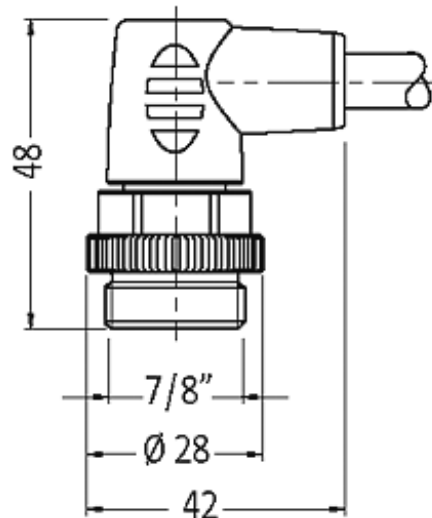

Product may differ from Image

Approvals

Form

50051

Technical Data

Operating voltage	max. 230/400 V AC/DC
Operating current per contact	max. 12 A
Locking of ports	Screw thread 7/8" (recommended torque 1.5 Nm) self-securing
Protection	IP67 inserted and tightened (EN 60529)

Cables

Cable number	961
No./diameter of wires	5 × 1.5 mm²

The information in this brochure has been compiled with the utmost care.

Liability for the correctness completeness and topicality of the information is restricted to gross negligence. Version: 05/15