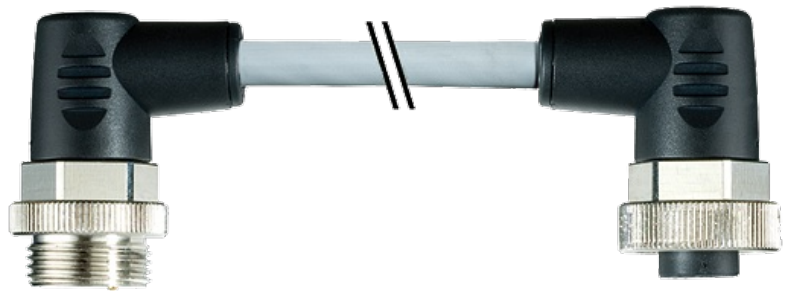

**7/8" MALE 90° / 7/8" FEMALE 90°**

PURZ 5x1.5 GRAY, 1m

Male 90° to female 90°

7/8" - 7/8"

Power cable

5-pole

Further cable lengths on request. Plastic housings with good resistance against chemicals and oils. The resistance to aggressive media should be individually tested for your application. Further details on request.

[Link to Product](#)**Illustration**

Product may differ from Image

### Technical Data

Operating voltage	max. 230/400 V AC/DC
Operating current per contact	max. 12 A
Locking of ports	Screw thread 7/8" (recommended torque 1.5 Nm) self-securing
Protection	IP67 inserted and tightened (EN 60529)