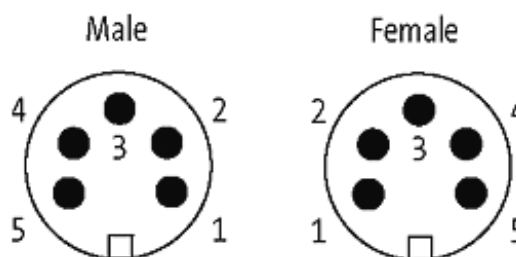

7/8" MALE 90° / 7/8" FEMALE 90°

PURZ 5x1.5 GRAY, 1m

Male 90° to female 90°

7/8" - 7/8"

Power cable

5-pole

Further cable lengths on request. Plastic housings with good resistance against chemicals and oils. The resistance to aggressive media should be individually tested for your application. Further details on request.

[Link to Product](#)

Illustration