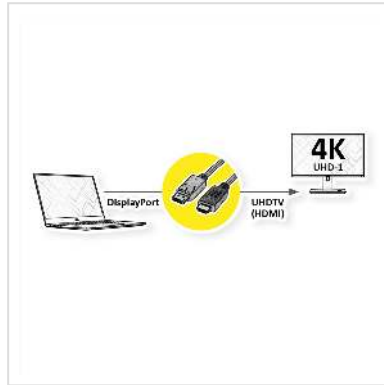

# ROLINE DisplayPort Cable, DP - UHDTV, M/M, black, 10 m

<b>Product No.</b>	11.04.5777
<b>Manufacturer</b>	ROLINE
<b>Manufacturer No.</b>	11.04.5777
<b>EAN (single piece)</b>	7630049619210

**roline**  
Designed for Professionals

**DisplayPort to UHDTV cable for transferring content from your graphics card (DisplayPort) to your TV (UHDTV) - with a quality of up to 3840x2160 @60Hz, incl. audio transmission!**

- HDTV is the standard for digital video transmission in the TV/multimedia sector for e. g.: Connection of a TV set with HDMI interface to a player with DisplayPort connection.
- Cable with one DisplayPort and one HDTV plug.
- Note: A DisplayPort HDTV cable can only be used in one direction: the DisplayPort connector can only be used on the data source side (e. g. graphics card).

## Technical specifications

Manufacturer	ROLINE
Product group	Cable
Product type	DP UHDTV cable
Colour	black
Length	10 m
Transfer quality	DisplayPort v1.2

---

Max. resolution	3840 x 2160 @60Hz (4K, UHD-1)
-----------------	-------------------------------