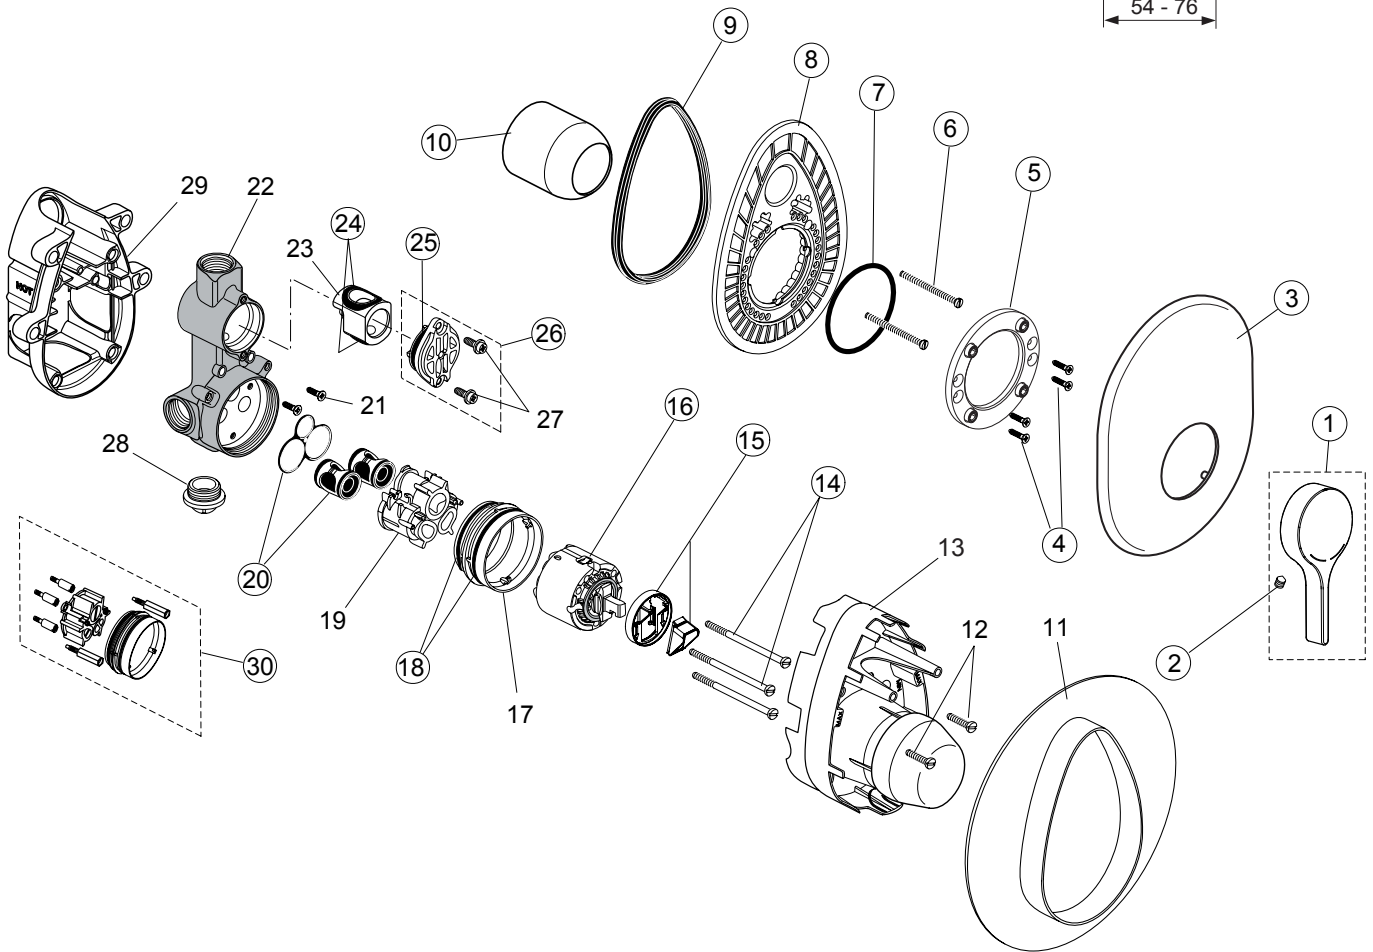

Melange A4273.. A4274..

Produced from: Jan. 2008 - Nov. 2020

For Pre-Installation Kit 1
Built-in parts **A 2650NU**

Design parts chrome Kit 2
A4273AA

Built-in Shower mixer Complete chrome
A4274AA

Pos.	Description	Part-Number	Qty.	Pos.	Description	Part-Number	Qty.
1	Lever cpl. with Logo IS	A 962 065 AA	1 pcs	17	Plastic ring		
2	Thread pin M5x10 DIN915	A 963 309 NU	1 pcs	18	O - Ring Ø 47,3 x 1,78	A 963 526 NU	2 pcs
3	Escutcheon for Shower	A 960 326 AA	1 pcs	19	Plastic insert		
4	Ejot-PT-Screw KA35x16	A 962 445 NU	4 pcs	20	Low noise insert complete	A 963 524 NU	1 Set
5	Escutcheon holder+Pos.4	A 962 107 NU	1 pcs	21	Ejot-PT-Screw KA35x16	A 962 445 NU	4 pcs
6	Cylindrical screw M4x39	A 963 176 NU	3 pcs	22	Body (built-in version)		
7	O - Ring Set	A 962 530 NU	1 Set	23	Insert for diverter		
8	Escutcheon holder+Pos.7	A 963 447 NU	1 pcs	24	O - Ring Set to Pos.23	A 963 523 NU	1 pcs
9	Seal ring (Profil)	A 963 444 NU	1 pcs	25	O - Ring Ø 28,3 x 1,78	A 961 667 NU	2 pcs
10	Cap	A 963 571 AA	1 pcs	26	Cover complete	A 963 412 NU	1 pcs
11	Sealing frame			27	Screw M4 x 12		
12	Cylindrical screw M4x10			28	Plug G1/2		
13	Plaster guard			29	Plastic box		
14	Cylindrical screw M4x69	A 963 783 NU	3 pcs	30	Extension - Set 20mm	A 963 541 NU	1 Set
15	ECO - Kit	A 860 700 NU	1 Set	31	Distance frame	A 860 494 AA	1 Set
16	Cartridge Ø47 + Pos.15	A 960 500 NU	1 pcs				