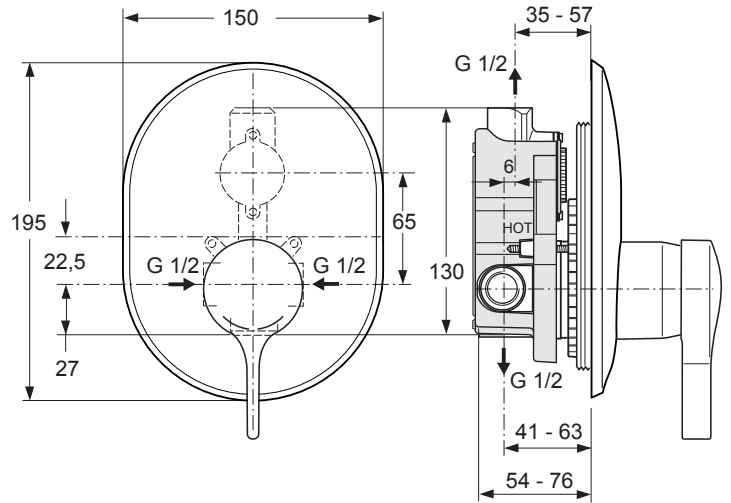

Produced from: Dec. 2020

For Pre-Installation Kit 1
Built-in parts **A 2650NU**

Design parts chrome Kit 2
A4273AA

Built-in Shower mixer Complete
chrome **A4274AA**

Pos.	Description	Part-Number	Qty.	Pos.	Description	Part-Number	Qty.
1	Lever cpl. with Logo IS	A 962 065 AA	1 pcs	11	Plastic insert complete	A 861 000 NU	1 Set
2	Escutcheon for Shower	A 960 326 AA	1 pcs	12	O - Ring Set	A 963 523 NU	1 pcs
3	Escutcheon holder	A 962 107 NU	1 pcs	13	Extension - Set 20mm	A 963 541 NU	1 Set
4	Cylindrical screw M4x39	A 963 176 NU	3 pcs	14	Distance frame	A 860 494 AA	1 Set
5	O - Ring Set	A 962 530 NU	1 Set				
6	Escutcheon holder+Pos.5	A 963 447 NU	1 pcs				
7	Seal ring (Profil)	A 963 444 NU	1 pcs				
8	Cap	A 963 571 AA	1 pcs				
9	Cartridge Ø47 + Pos.15	A 960 500 NU	1 pcs				
10	O - Ring Ø 47,3 x 1,78	A 963 526 NU	2 pcs				