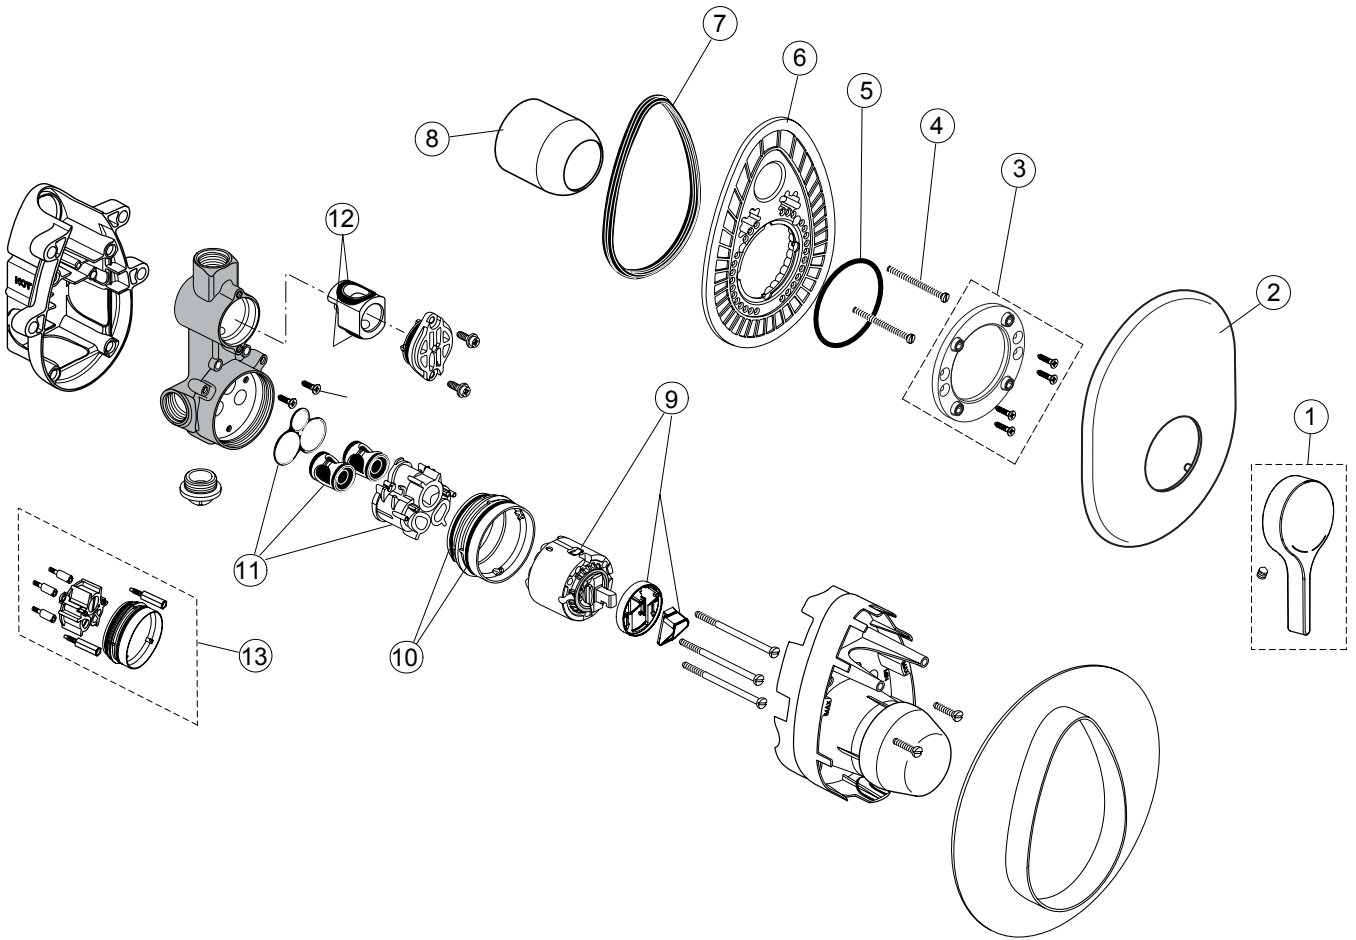

Produced from: Dec. 2020

For Pre-Installation Kit 1
Built-in parts **A 2650NU**

Design parts chrome Kit 2
A4273AA

Built-in Shower mixer Complete
chrome **A4274AA**

Pos.	Description	Part-Number	Qty.	Pos.	Description	Part-Number	Qty.
1	Lever cpl. with Logo IS	A 962 065 AA	1 pcs	11	Plastic insert complete	A 861 000 NU	1 Set
2	Escutcheon for Shower	A 960 326 AA	1 pcs	12	O - Ring Set	A 963 523 NU	1 pcs
3	Escutcheon holder	A 962 107 NU	1 pcs	13	Extension - Set 20mm	A 963 541 NU	1 Set
4	Cylindrical screw M4x39	A 963 176 NU	3 pcs	14	Distance frame	A 860 494 AA	1 Set
5	O - Ring Set	A 962 530 NU	1 Set				
6	Escutcheon holder+Pos.5	A 963 447 NU	1 pcs				
7	Seal ring (Profil)	A 963 444 NU	1 pcs				
8	Cap	A 963 571 AA	1 pcs				
9	Cartridge Ø47 + Pos.15	A 960 500 NU	1 pcs				
10	O - Ring Ø 47,3 x 1,78	A 963 526 NU	2 pcs				