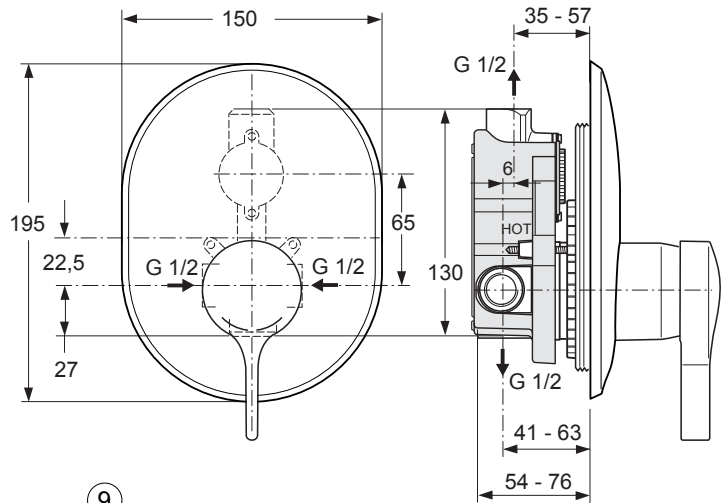

Melange A4273.. A4274..

Produced from: Jan. 2008 - Nov. 2020

For Pre-Installation Kit 1
Built-in parts **A 2650NU**

Design parts chrome Kit 2
A4273AA

Built-in Shower mixer Complete chrome
A4274AA

Pos.	Description	Part-Number	Qty.	Pos.	Description	Part-Number	Qty.
1	Lever cpl. with Logo IS	A 962 065 AA	1 pcs	17	Plastic ring		
2	Thread pin M5x10 DIN915	A 963 309 NU	1 pcs	18	O - Ring Ø 47,3 x 1,78	A 963 526 NU	2 pcs
3	Escutcheon for Shower	A 960 326 AA	1 pcs	19	Plastic insert		
4	Ejot-PT-Screw KA35x16	A 962 445 NU	4 pcs	20	Low noise insert complete	A 963 524 NU	1 Set
5	Escutcheon holder+Pos.4	A 962 107 NU	1 pcs	21	Ejot-PT-Screw KA35x16	A 962 445 NU	4 pcs
6	Cylindrical screw M4x39	A 963 176 NU	3 pcs	22	Body (built-in version)		
7	O - Ring Set	A 962 530 NU	1 Set	23	Insert for diverter		
8	Escutcheon holder+Pos.7	A 963 447 NU	1 pcs	24	O - Ring Set to Pos.23	A 963 523 NU	1 pcs
9	Seal ring (Profil)	A 963 444 NU	1 pcs	25	O - Ring Ø 28,3 x 1,78	A 961 667 NU	2 pcs
10	Cap	A 963 571 AA	1 pcs	26	Cover complete	A 963 412 NU	1 pcs
11	Sealing frame			27	Screw M4 x 12		
12	Cylindrical screw M4x10			28	Plug G1/2		
13	Plaster guard			29	Plastic box		
14	Cylindrical screw M4x69	A 963 783 NU	3 pcs	30	Extension - Set 20mm	A 963 541 NU	1 Set
15	ECO - Kit	A 860 700 NU	1 Set	31	Distance frame	A 860 494 AA	1 Set
16	Cartridge Ø47 + Pos.15	A 960 500 NU	1 pcs				