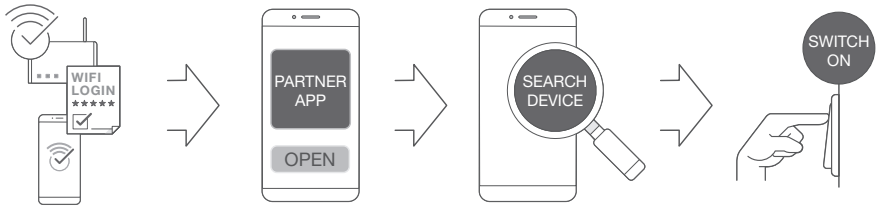

SMART⁺ INSTALLATION GUIDE

PAIRING WITH PARTNER APP

TROUBLESHOOTING

DECREASE DISTANCE

1. RESET

2.

FAQ

<https://smartplus.ledvance.com/faq>