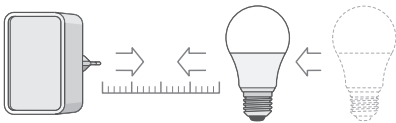

SMART⁺ INSTALLATION GUIDE

PAIRING WITH PARTNER APP

TROUBLESHOOTING

DECREASE DISTANCE

1. RESET

2.

FAQ

<https://smartplus.ledvance.com/faq>