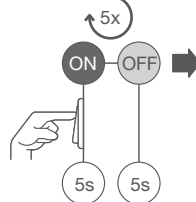

SMART⁺ INSTALLATION GUIDE

PAIRING WITH PARTNER APP

TROUBLESHOOTING

DECREASE DISTANCE

1. RESET

2.

FAQ

<https://smartplus.ledvance.com/faq>