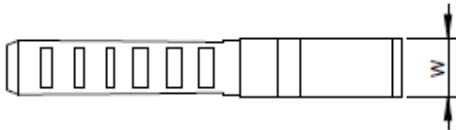

Plastic expansion bolt pipe clamp, C-clamp

Model no.	L	D	L1	D1	W
1515215	54.5mm	16.8mm	30mm	7.2mm	11mm
1515216	72mm	20mm	43mm	9.5mm	13mm
1515217	75mm	25mm	43mm	9.5mm	13mm
1515218	84mm	30mm	43mm	9.5mm	13mm

Tolerance: ± 3 mm

Material: PPR

Color: White

This is a publication by Conrad Electronic SE, Klaus-Conrad-Str. 1, D-92240 Hirschau (www.conrad.com).

All rights including translation reserved. Reproduction by any method, e.g. photocopy, microfilming, or the capture in electronic data processing systems require the prior written approval by the editor. Reprinting, also in part, is prohibited. This publication represents the technical status at the time of printing.