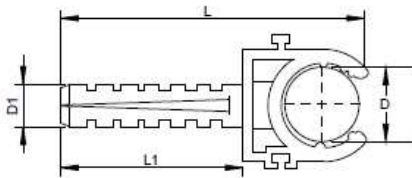

Plastic expansion bolt pipe clamp, C-clamp

Model no.	L	D	L1	D1	W
1515215	54.5mm	16.8mm	30mm	7.2mm	11mm
1515216	72mm	20mm	43mm	9.5mm	13mm
1515217	75mm	25mm	43mm	9.5mm	13mm
1515218	84mm	30mm	43mm	9.5mm	13mm

Tolerance: ± 3 mm

Material: PPR

Color: White

This is a publication by Conrad Electronic SE, Klaus-Conrad-Str. 1, D-92240 Hirschau (www.conrad.com).

All rights including translation reserved. Reproduction by any method, e.g. photocopy, microfilming, or the capture in electronic data processing systems require the prior written approval by the editor. Reprinting, also in part, is prohibited. This publication represents the technical status at the time of printing.