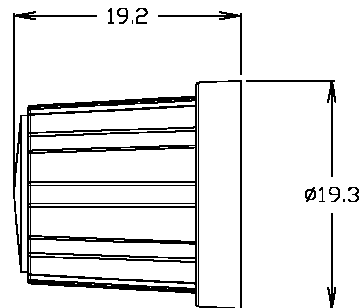

CLIFF

KNOB K21

Knob available in various shaft sizes and cap colours.

Knob Details	Part No.
Knob K21 Black 4mm Splined	CL178880
Knob K21 Black 4mm D shaft	CL178881
Knob K21 Black 6mm Splined	CL178882
Knob K21 Black 6mm D shaft	CL178883
Knob K21 Black 6mm Screw Fix	CL178884
Knob K21 Black ¼" Splined	CL178885
Knob K21 Black ¼" D shaft	CL178886
Knob K21 Black ¼" Screw Fix	CL178887

Knob body and cap are supplied separately.

Caps for K21	Part No.
Black	CL1730
Black with marker line	CL1764
Black with marker dot	CL1745
White	CL1732
White with marker line	CL1766
White with marker dot	CL1746
Grey	CL1736
Grey with marker line	CL1770
Grey with marker dot	CL1750
Green	CL1742
Green with marker line	CL1776
Green with marker dot	CL1755
Yellow	CL1738
Yellow with marker line	CL1772
Yellow with marker dot	CL1752
Red	CL1734
Red with marker line	CL1768
Red with marker dot	CL1748
Blue	CL1740
Blue with marker line	CL1774
Blue with marker dot	CL1754
Orange	CL1744
Orange with marker line	CL1769
Orange with marker dot	CL1761