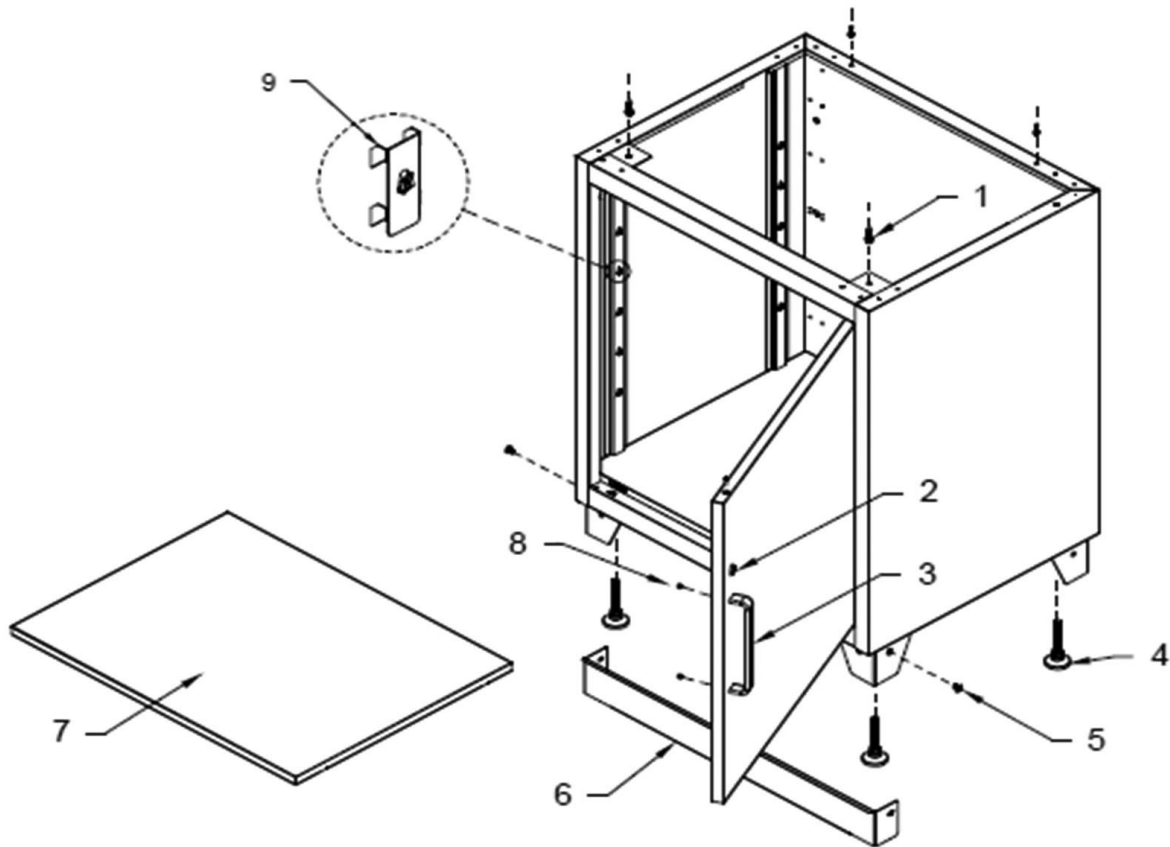

Parts Information:  
**Modular Floor Cabinet 1 Door 775mm**  
**Heavy-Duty**  
**Model No: APMS01**

Item	Part No.	Description
1	APMS-320122	BOLT, HEX FLANGE M4.8x25
2	PTB-304007	LOCK AND KEY (NUMBER 1201)
3	APMS-301650	HANDLE
4	APMS-313004	ADJUSTABLE FOOT
5	APMS-320323	SCREW, PHILLIPS PAN HEAD M6x12
6	APMS-221809	CABINET SUPPORT

Item	Part No.	Description
7	APMS-221822	SHELF 750X570X30
8	APMS-320061	BOLT, PHILLIPS HEAD M4x8
9	APMS-226078	SUPPORT, SHELF
--	PTB-310157	SEALEY ZINC BADGE (NOT SHOWN)
--	PTB-310158	PREMIER ZINC BADGE (NOT SHOWN)