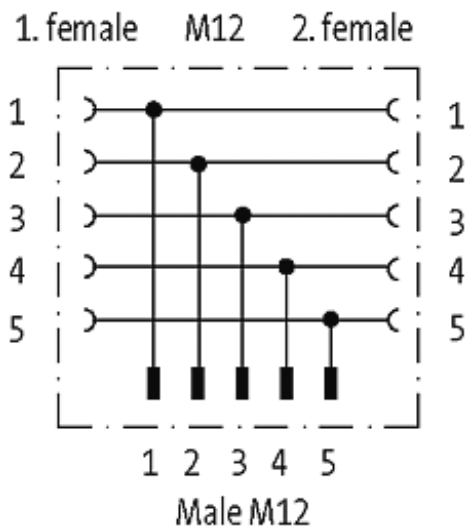

T-COUPLER 5 POLEMALE./5 POLEFEMALE M12 SHIELDED

T-coupler M12 – M12
5-pole
Parallel circuit
shielded

Plastic housings with good resistance against chemicals and oils. The resistance to aggressive media should be individually tested for your application. Further details on request.

[Link to Product](#)

Illustration

Product may differ from Image

Approvals

Form

42141

Technical Data

Operating voltage	max. 60 V AC/DC
Operating current per contact	max. 4 A
Locking of ports	Screw thread M12 × 1 mm (recommended torque 0.6 Nm) self-securing
Protection	IP67 inserted and tightened (EN 60529)