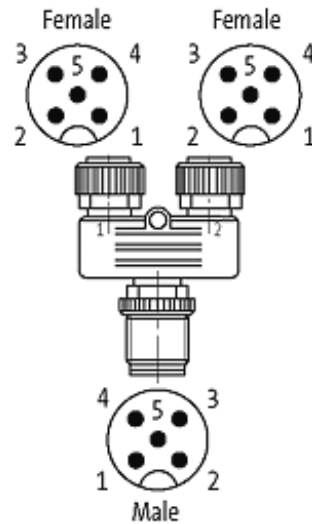

T-COUPLER 5 POLEMALE./5 POLEFEMALE M12 SHIELDED

T-coupler M12 – M12
5-pole
Parallel circuit
shielded

Plastic housings with good resistance against chemicals and oils. The resistance to aggressive media should be individually tested for your application. Further details on request.

[Link to Product](#)

Illustration

Product may differ from Image

Approvals

Form

42141

Technical Data

Operating voltage	max. 60 V AC/DC
Operating current per contact	max. 4 A
Locking of ports	Screw thread M12 × 1 mm (recommended torque 0.6 Nm) self-securing
Protection	IP67 inserted and tightened (EN 60529)