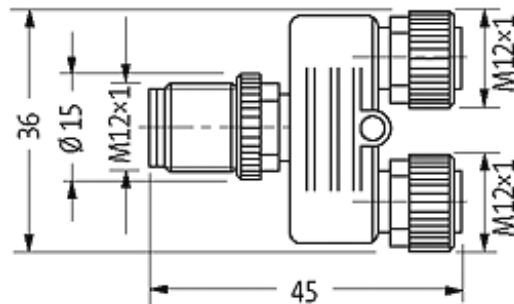

T-COUPLER 5 POLEMALE./5 POLEFEMALE M12 SHIELDED

T-coupler M12 – M12
5-pole
Parallel circuit
shielded

Plastic housings with good resistance against chemicals and oils. The resistance to aggressive media should be individually tested for your application. Further details on request.

[Link to Product](#)

Illustration

Product may differ from Image

Approvals

Form

42141

Technical Data

Operating voltage	max. 60 V AC/DC
Operating current per contact	max. 4 A
Locking of ports	Screw thread M12 × 1 mm (recommended torque 0.6 Nm) self-securing
Protection	IP67 inserted and tightened (EN 60529)

General data

Temperature range	-25...+85 °C
-------------------	--------------

Commercial data

country of origin	DE
customs tariff number	85369010
minimum order quantity	1