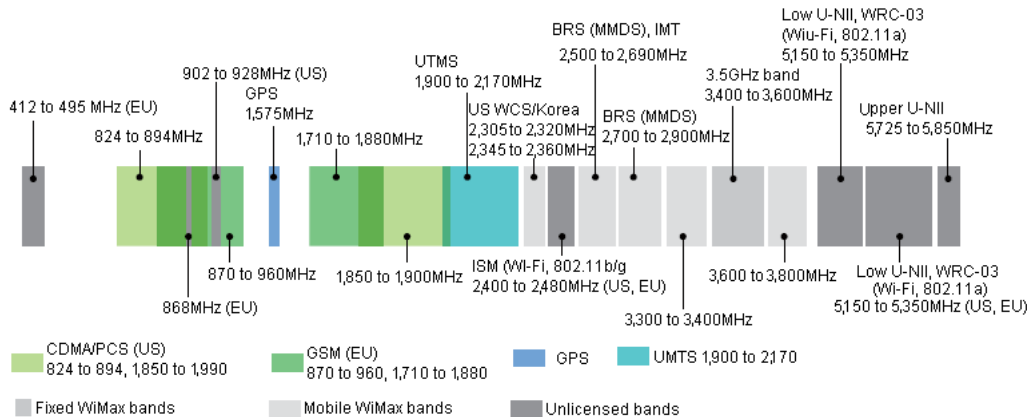

ISM & Licensed Band Antennas **multicomp** PRO

MPIR-GSMQB-00-C5

MPOE-CMB-RD-C8C9

MPOS-ISMDB-0507-C0

Specifications Table

Part Number	Frequency Range	Gain	Connector	Dimensions
MPIR-GSMQB-00-C5	824 to 960MHz, 1710 to 1990MHz	0 dBi	SMA	L = 87mm
MPOE-CMB-RD-C8C9	824 to 960MHz, 1710 to 2170MHz & GPS	GPS 6 dBi (LNA 27 dB), GSM/UMTS 0 to 2 dBi	Fakra C (GPS) Fakra D (GSM)	4mm (Cable Length)
MPOS-ISMDB-0507-C0	2.4 to 2.5 & 4.9 to 5.875 GHz (802.11a/b/g/n)	11 b/g 5 dBi, 11a 7 dBi	N	L = 178mm

Part Number Table

Description	Part Number
Antenna, GSM, Quad Band	MPIR-GSMQB-00-C5
Antenna, GPS/GSM, Combo, Fakra C & D	MPOE-CMB-RD-C8C9
Antenna, 2.4/5GHz, Outdoor, N Type	MPOS-ISMDB-0507-C0

Important Notice : This data sheet and its contents (the "Information") belong to the members of the AVNET group of companies (the "Group") or are licensed to it. No licence is granted for the use of it other than for information purposes in connection with the products to which it relates. No licence of any intellectual property rights is granted. The Information is subject to change without notice and replaces all data sheets previously supplied. The Information supplied is believed to be accurate but the Group assumes no responsibility for its accuracy or completeness, any error in or omission from it or for any use made of it. Users of this data sheet should check for themselves the Information and the suitability of the products for their purpose and not make any assumptions based on information included or omitted. Liability for loss or damage resulting from any reliance on the Information or use of it (including liability resulting from negligence or where the Group was aware of the possibility of such loss or damage arising) is excluded. This will not operate to limit or restrict the Group's liability for death or personal injury resulting from its negligence. Multicomp Pro is the registered trademark of Premier Farnell Limited 2019.