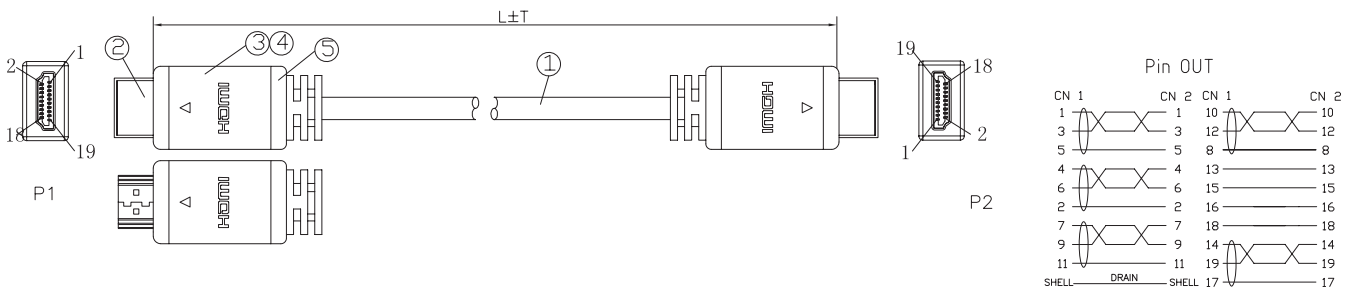

# HDMI Lead with Ethernet Male to Male

pro-SIGNAL

RoHS  
Compliant

## Specifications

Connector Type A	: HDMI A Plug
Connector Type B	: HDMI A Plug
Insulation Resistance	: DC300V 0.01S 5MΩ (Min.)
Jacket Colour	: Black

## Diagram

No.	Material	Description	Qty	Unit
1	Cable	(1/0.254BC×1P+1/0.254CCS+AM)×5+1/0.254BC×4C+AL+D(1/0.254BC)+B(80/0.12ALM), Black PVC, OD:6±0.2mm	L	mm
2	Connector	HDMI A Male the pin gold plated, Black Insulation, Gold Plated Shell	2	Pcs
3	Molded	LD-PE	-	g
4	Aluminium Shell	Orange	2	Pcs
5	Molded	45P Black PVC	-	G

## Part Number Table

Description	L ±T (mm)	Part Number
HDMI Lead with Ethernet, Male to Male, Orange Metal Heads, Black	1000 ±20	PSG04103
	2000 ±30	PSG04104
	3000 ±50	PSG04105
	4000 ±80	PSG04106
	5000 ±100	PSG04107
	10000 ±200	PSG04108