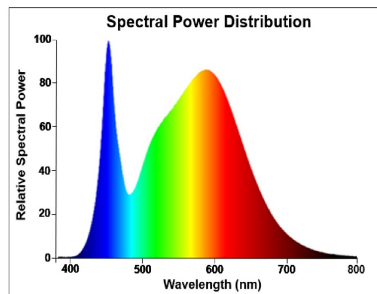

ToLEDo R7s 118MM

ToLEDo Retro R7s 118MM 850LM 840 SL
0029685

No. Of switching cycles before premature failures	>50000
Transformer required	No
Dimmable	No
Inrush Current (A)	1.2
Inrush Duration (µs)	520
Lamp Energy Label (class)	E
Nominal Frequency (Hz)	50/60Hz
Max. Luminaires per 16A C Breaker	133
Max. Luminaires per 16A B Breaker	66

Lifetime data

Lifespan L70 B50	15000
Average life (Nominal) (h)	15000
Average life (Rated) (h)	15000

Physical data

Nominal Product Length (mm)	118
Nominal Product Diameter (mm)	17
Weight (kg)	0.013

Packaging

Single packaging type	Carton
Product EAN number	5410288296852
Packaging single length / height (cm)	12.0
Packaging single width (cm)	4.5
Packaging single depth (cm)	4.5
DUN14 (outer)	15410288296859
Units per outer package	6
Packaging outer length / height (cm)	14.3
Packaging outer width (cm)	9.7
Packaging outer depth (cm)	13.0

Safety data

Optimal operating condition (°C)	-20-45
Breakage cleaning instructions	Not applicable
Special purpose lamp	No
Dry applications use only	Yes
Suitable for household illumination	Yes
Safety message	Not Suitable for totally enclosed fixtures

PHOTOMETRY

ToLEDo R7s 118MM

ToLEDo Retro R7s 118MM 850LM 840 SL

0029685

TECHNICAL DRAWINGS