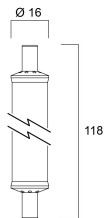

Lifetime data

Lifespan L70 B50	15000
Average life (Nominal) (h)	15000
Average life (Rated) (h)	15000

Physical data

Nominal Product Length (mm)	118
Nominal Product Diameter (mm)	17
Weight (kg)	0.013

Packaging

Single packaging type	Carton
Product EAN number	5410288296852
Packaging single length / height (cm)	12.0
Packaging single width (cm)	4.5
Packaging single depth (cm)	4.5
DUN14 (outer)	15410288296859
Units per outer package	6
Packaging outer length / height (cm)	14.3
Packaging outer width (cm)	9.7
Packaging outer depth (cm)	13.0

PHOTOMETRY

ToLEDo R7s 118MM

ToLEDo Retro R7s 118MM 850LM 840 SL

0029685

TECHNICAL DRAWINGS

SYLVANIA

ToLEDo R7s 118MM

ToLEDo Retro R7s 118MM 850LM 840 SL