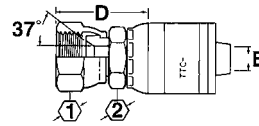

Female JIC/SAE 37° Swivel (FJ)

Global Nipples for use with Hose: *Clamp:* 2661 (-12 thru -20), FC619 (-12 thru -20). *Socket 1SA:* 2681, FC310, FC510, FC639/FC839B (-4 thru -8), GH194 (-4 thru -20), GH663, GH681. *Socket 1SB:* 2781, FC195, FC466, FC498, FC598, FC579, FC639/FC839B (-10 thru -16), FC735 (-4 thru -20), FC849/FC849B (-06 thru -12), GH120 (-4 thru -20), GH195, GH781 (-04 thru -20), GH793, 2766.