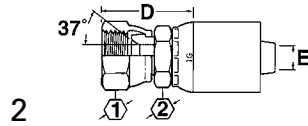

Female JIC/SAE 37° Swivel (FJ)

Global Nipples for use with Hose: *Clamp:* 2661 (-12 thru -20), FC619 (-12 thru -20). *Socket 1SA:* 2681, FC310, FC510, FC639/FC839B (-4 thru -8), GH194 (-4 thru -20), GH663, GH681. *Socket 1SB:* 2781, FC195, FC466, FC498, FC598, FC579, FC639/FC839B (-10 thru -16), FC735 (-4 thru -20), FC849/FC849B (-06 thru -12), GH120 (-4 thru -20), GH195, GH781 (-04 thru -20), GH793, 2766.