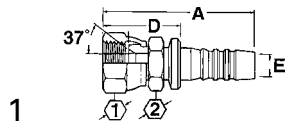

Female JIC/SAE 37° Swivel (FJ)

Global Nipples for use with Hose: *Clamp:* 2661 (-12 thru -20), FC619 (-12 thru -20). *Socket 1SA:* 2681, FC310, FC510, FC639/FC839B (-4 thru -8), GH194 (-4 thru -20), GH663, GH681. *Socket 1SB:* 2781, FC195, FC466, FC498, FC598, FC579, FC639/FC839B (-10 thru -16), FC735 (-4 thru -20), FC849/FC849B (-06 thru -12), GH120 (-4 thru -20), GH195, GH781 (-04 thru -20), GH793, 2766.