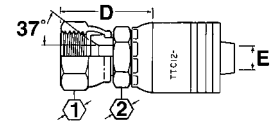

Female JIC/SAE 37° Swivel (FJ)

Global Nipples for use with Hose: *Clamp:* 2661 (-12 thru -20), FC619 (-12 thru -20). *Socket 1SA:* 2681, FC310, FC510, FC639/FC839B (-4 thru -8), GH194 (-4 thru -20), GH663, GH681. *Socket 1SB:* 2781, FC195, FC466, FC498, FC598, FC579, FC639/FC839B (-10 thru -16), FC735 (-4 thru -20), FC849/FC849B (-06 thru -12), GH120 (-4 thru -20), GH195, GH781 (-04 thru -20), GH793, 2766.