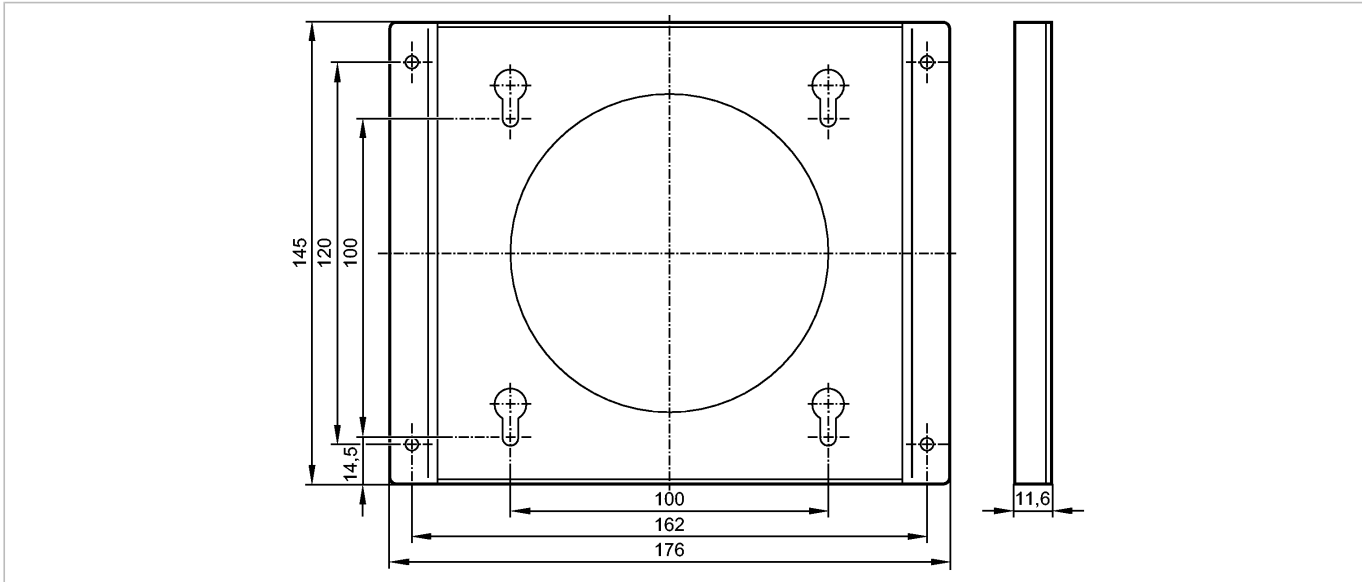

WALL MOUNTING SET PANEL PC

Accessories

Product characteristics

Mounting bracket

for wall mounting

VESA standard 100 x 100 mm

Mechanical data

Design

for Touch Panel PC

Housing materials

fixture: metal

Weight [kg]

0.265

Remarks

Pack quantity [piece]

1