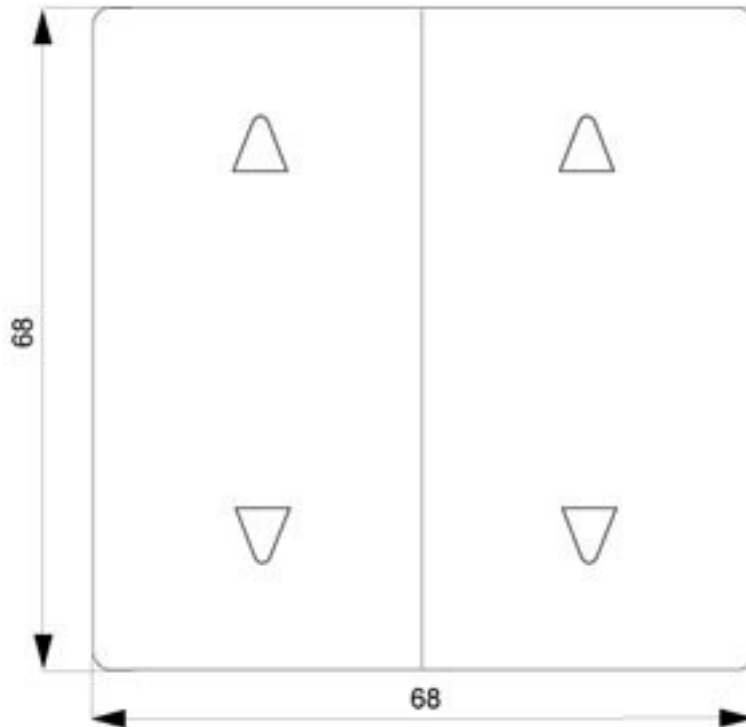

Further information

Information- and Downloadcenter (Catalogs, Brochures,...)

<http://www.siemens.com/lowvoltage/catalogs>

Industry Mall (Online ordering system)

<https://eb.automation.siemens.com/mall/en/WW/Catalog/Product/5TG7147>

Service&Support (Manuals, Certificates, Characteristics, FAQs,...)

<http://support.automation.siemens.com/WW/view/en/5TG7147/all>

Image database (product images, 2D dimension drawings, 3D models, device circuit diagrams, ...)

<http://www.automation.siemens.com/bilddb/cax_en.aspx?mfb=5TG7147>

CAX-Online-Generator

<http://www.siemens.com/cax>

Tender specifications

<http://ausschreibungstexte.siemens.com/tiplv>

last modified:

11.03.2015