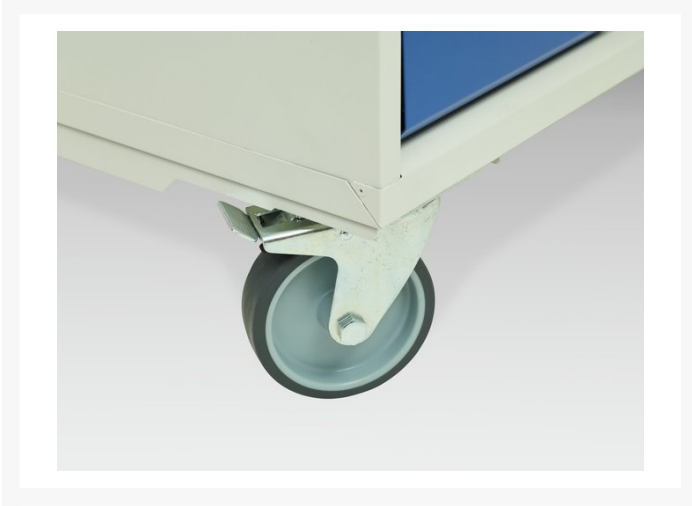

16927050. - verso mobile cabinet

Short Description

verso mobile cabinet with 5 drawers and lino top

WxDxH: 1050x600x980mm

Product Images

Description	verso mobile drawer cabinet with 5 drawers & lino top. Featuring a robust, fully welded steel housing with push - pull handle, 100% extension drawers with drawer blocking and 125mm diameter castors. Drawer configuration: 2x 100mm, 3x 175mm (50kg U.D.L.). Finished in durable powder coat paint. WxDxH: 1050x600x980mm
Width	1050
Depth	600
Height	980
Customs tariff number	94032080
Product material	Sheet steel
Product surface	Powder coated
Drawer Load Capacity	50 kg
Drawer height 1	100mm
Drawer 1 Internal Dimensions	930mm x 480mm x 75mm
Drawer height 2	100mm
Drawer 2 Internal Dimensions	930mm x 480mm x 75mm
Drawer height 3	175mm
Drawer 3 Internal Dimensions	930mm x 480mm x 150mm
Drawer height 4	175mm
Drawer 4 Internal Dimensions	930mm x 480mm x 150mm
Drawer height 5	175mm
Drawer 5 Internal Dimensions	930mm x 480mm x 150mm

Additional Information

Product Options

Colour:	Anthracite grey
	Crimson red
	Gentian blue
	Light grey