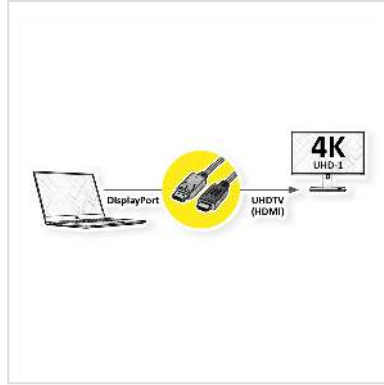

# ROLINE DisplayPort Cable, DP - UHDTV, Slim, M/M, black, 1 m

**Product No.** 11.04.5995  
**Manufacturer** ROLINE  
**Manufacturer No.** 11.04.5995

**DisplayPort to UHDTV cable for transferring content from your graphics card (DisplayPort) to your TV (UHDTV) - with a quality of up to 3840x2160 @60Hz, incl. audio transmission!**

- HDTV is the standard for digital video transmission in the TV/multimedia sector for e. g.: Connection of a TV set with HDMI interface to a player with DisplayPort connection.
- Cable with one DisplayPort and one HDTV plug.
- Note: A DisplayPort HDTV cable can only be used in one direction: the DisplayPort connector can only be used on the data source side (e. g. graphics card).

## Technical specifications

Manufacturer	ROLINE
Product group	Cable
Product type	DP UHDTV cable
Colour	black
Length	1 m
Transfer quality	DisplayPort v1.2
Max. resolution	3840 x 2160 @60Hz (4K, UHD-1)

side 1 connector	DisplayPort Stecker
side 2 connector	HDTV M
Side 1 Connector Type	DisplayPort
Side 1 Connector Gender	Male
Side 2 Connector Type	UHDTV
Side 2 Connector Gender	Male
Area of application	External
Cable shielding	Screened
Weight	55.68 g