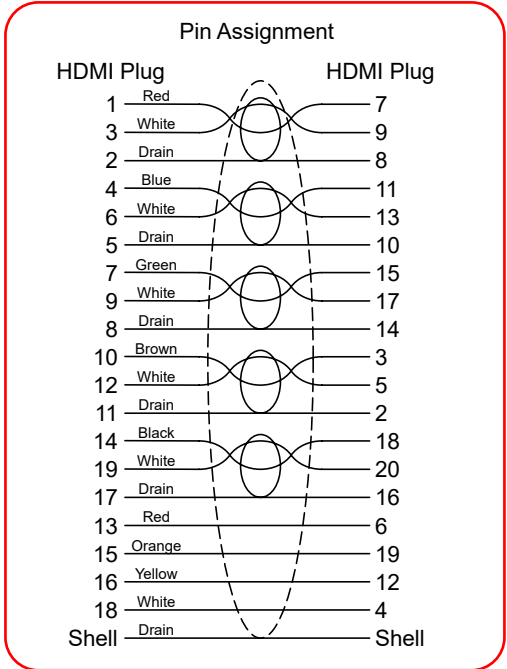

Feature:
Resolution: 4K @ 60Hz

P/N.	Length
14.01.3452	15000±100 mm
14.01.3455	20000±200 mm

Specification :

- Cable** UL20276, [2C(24AWG)+Foamed PP Film+Foamed PP Film+ADAM]*4 + [1P(26AWG)+DAM+Foamed PP Film] + 3C(30AWG) + 1C(28AWG) + ADB, OD: 9.3mm, Jacket: Black PVC, Printing: 4Kx2K(2160P) Ultra-High Definition 3D Cable High Speed HDMI™ / Cable with Ethernet E119932-T AWM 20276 80°C 30V VW-1 COPARTNER
- Conn.** HDMI Plug, Conductor: Gold Plated, Shell: Plated
- Conn.** HDMI Plug with PCB, Conductor: Gold Plated, Shell: Gold Plated
- Chipset** Spectra7 HT8181
- Hood** For HDMI Plug
- Inner Molding** LDPE
- Outer Molding** Black PVC: 60P

Scale 1:1 Unit : mm