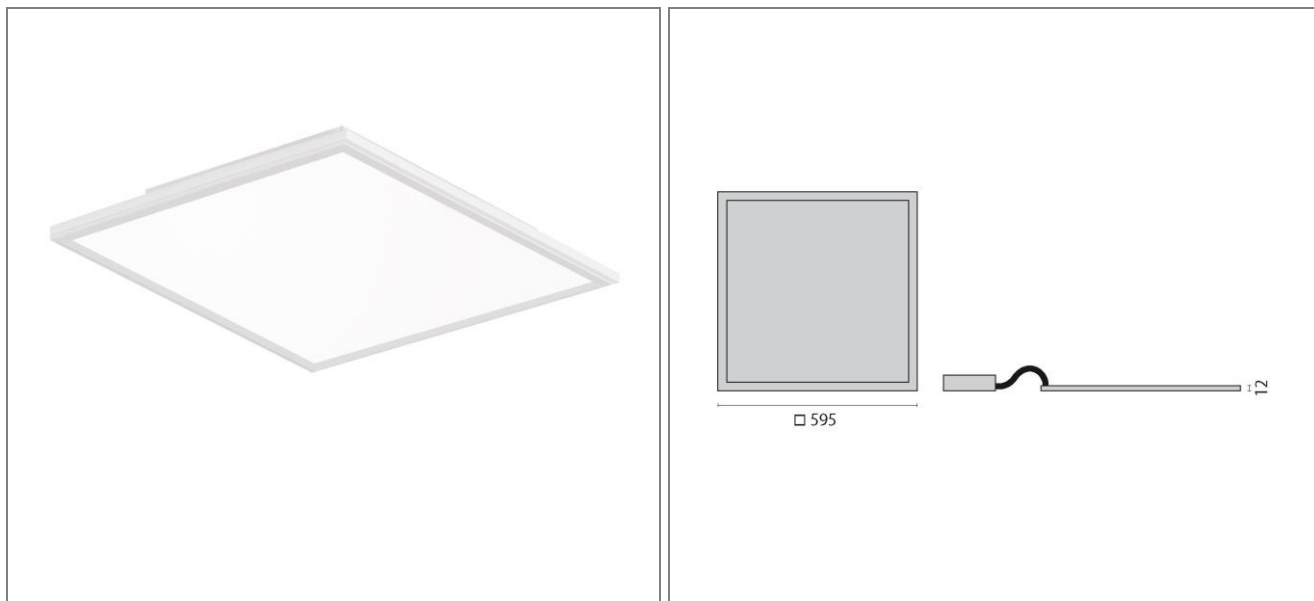

ART.: 8607891463400

FL SQUARE 600 IL OP

Art.: 8607891463400, FL SQUARE IL, Direct, 41W, 4000K, Driver static, 596mm, Symmetrical, > 75°, White, Lay-in LED luminaire for indoors, consisting of: Die-cast aluminium housing, powder-coated / LED Sidelight-Technology and light orienting plastic optic for a homogenous light distribution over the entire area of the cover / Colour rendering index Ra > 80 / Colour tolerance according to MacAdam = 3 SDCM / Suitable for lattice and coffered ceilings / Complete with electric converter / UGR <19 for all luminosities / Protection class IP43 (for light emission surface for installation in closed ceilings) / Recessed luminaire can only be used for cut ceilings with separately available installation frames / Separate accessory allows the lights to be used as a suspended, surface mounted or recessed luminaires

Connected load	41 W
Luminous flux	4750 lm
Efficiency	116 lm/W
Colour temperature	4000K
Colour rendering (CRI)	80
IP class	20
Nominal voltage	220 – 240 V
Colour	WH-RAL9016
UGR	≤ 22