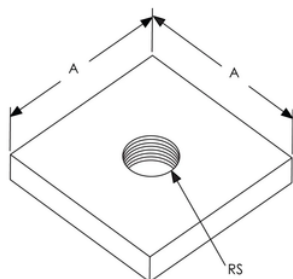

SQUARE NUT FOR MULTI-FUNCTION C-CLAMP, STEEL, HD

CATALOG NUMBER

CNM8

FEATURES

Square adapter nut for Wide Mouth Steel C-Clamp

Exact fit into C-Clamp; nuts do not twist during installation

PRODUCT ATTRIBUTES

Article Number: 336170

Material: Steel

Finish: Hot-Dip Galvanized

Rod Size: M8

A: 28 mm

DIAGRAMS

WARNING

nVent products shall be installed and used only as indicated in nVent's product instruction sheets and training materials. Instruction sheets are available at www.nvent.com and from your nVent customer service representative. Improper installation, misuse, misapplication or other failure to completely follow nVent's instructions and warnings may cause product malfunction, property damage, serious bodily injury and death and/or void your warranty.