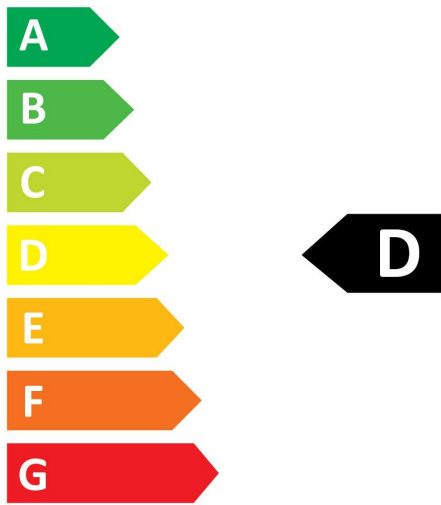

ToLEDo Superia T8 UNIVERSAL

ToLEDo Superia T8 Universal V3 5FT 3600LM 865
0029278

Product EAN number	5410288292786
Packaging single length / height (cm)	151.0
Packaging single width (cm)	3.0
Packaging single depth (cm)	3.0
DUN14 (outer)	15410288292783
Units per outer package	10
Packaging outer length / height (cm)	150.7
Packaging outer width (cm)	21.0
Packaging outer depth (cm)	11.5

Safety data

Optimal operating condition (°C)	-20-45
Breakage cleaning instructions	Not applicable
Special purpose lamp	No
Suitable for household illumination	Yes
Safety message	None

PHOTOMETRY

TECHNICAL DRAWINGS

ToLEDo Superia T8 UNIVERSAL

ToLEDo Superia T8 Universal V3 5FT 3600LM 865
0029278

SYLVANIA

0029278

23
kWh/1000h

2019/2015