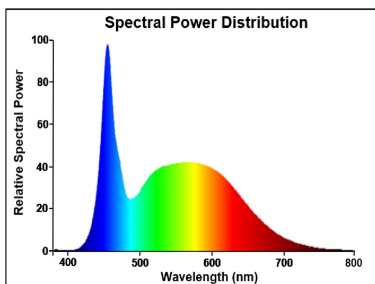

ToLEDo Superia T8 UNIVERSAL

ToLEDo Superia T8 Universal V3 5FT 3600LM 865
0029278

Product EAN number	5410288292786
Packaging single length / height (cm)	151.0
Packaging single width (cm)	3.0
Packaging single depth (cm)	3.0
DUN14 (outer)	15410288292783
Units per outer package	10
Packaging outer length / height (cm)	150.7
Packaging outer width (cm)	21.0
Packaging outer depth (cm)	11.5

Safety data

Optimal operating condition (°C)	-20-45
Breakage cleaning instructions	Not applicable
Special purpose lamp	No
Suitable for household illumination	Yes
Safety message	None

PHOTOMETRY

TECHNICAL DRAWINGS