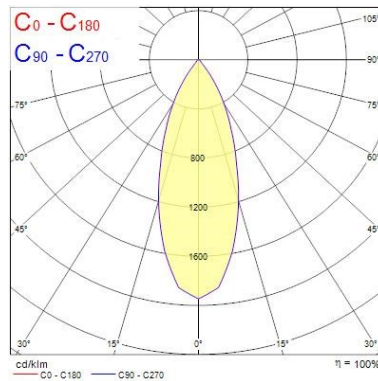

### Optical data

Fixture luminous flux (lm)	1037
Luminaire efficacy (lm/W)	104
LOR (%)	100
Colour temperature (K)	3000
Light colour	Warm White
CRI (Ra)	90
Colour Variation Initial (SDCM)	SDCM3
Adjustable chromaticity	N
Beam Angle (°)	46
Photobiological Risk Group	RG1

### Physical data

Housing colour	White
IP rating	IP20
IK rating	IK02
Nominal Product Height (mm)	72
Cutout Dimensions (W x L in mm or Diameter in mm)	76
Weight (kg)	0.39
Recessed Depth (mm)	72

### PHOTOMETRY

Distance [m]	Cone diameter [m]	E(0°) E(C0)	15.9°	3074 3421
0.5	0.34	E(0°) E(C0)	15.9°	2019 888
1.0	0.68	E(0°) E(C0)	15.9°	897 381
1.5	1.03	E(0°) E(C0)	15.9°	506 214
2.0	1.37	E(0°) E(C0)	15.9°	323 137
2.5	1.71	E(0°) E(C0)	15.9°	224 96
3.0	2.05	E(0°) E(C0)	15.9°	

Distance [m]      Cone diameter [m]      Illuminance [lx]

— C0 - C180 (Half beam angle: 37.8°)