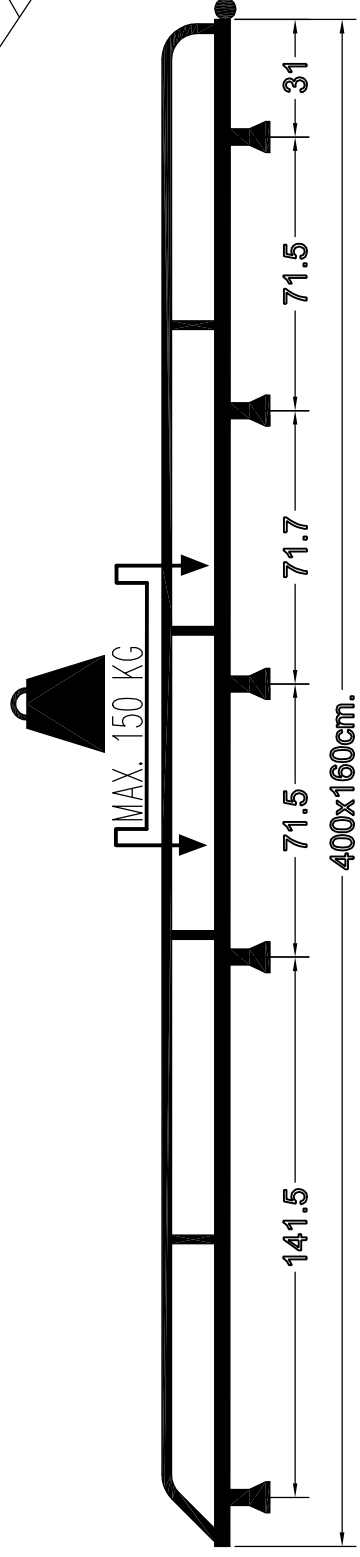

CJEH400160S FDEH4000160S PBEH400160S -1675-8182- 05/2013