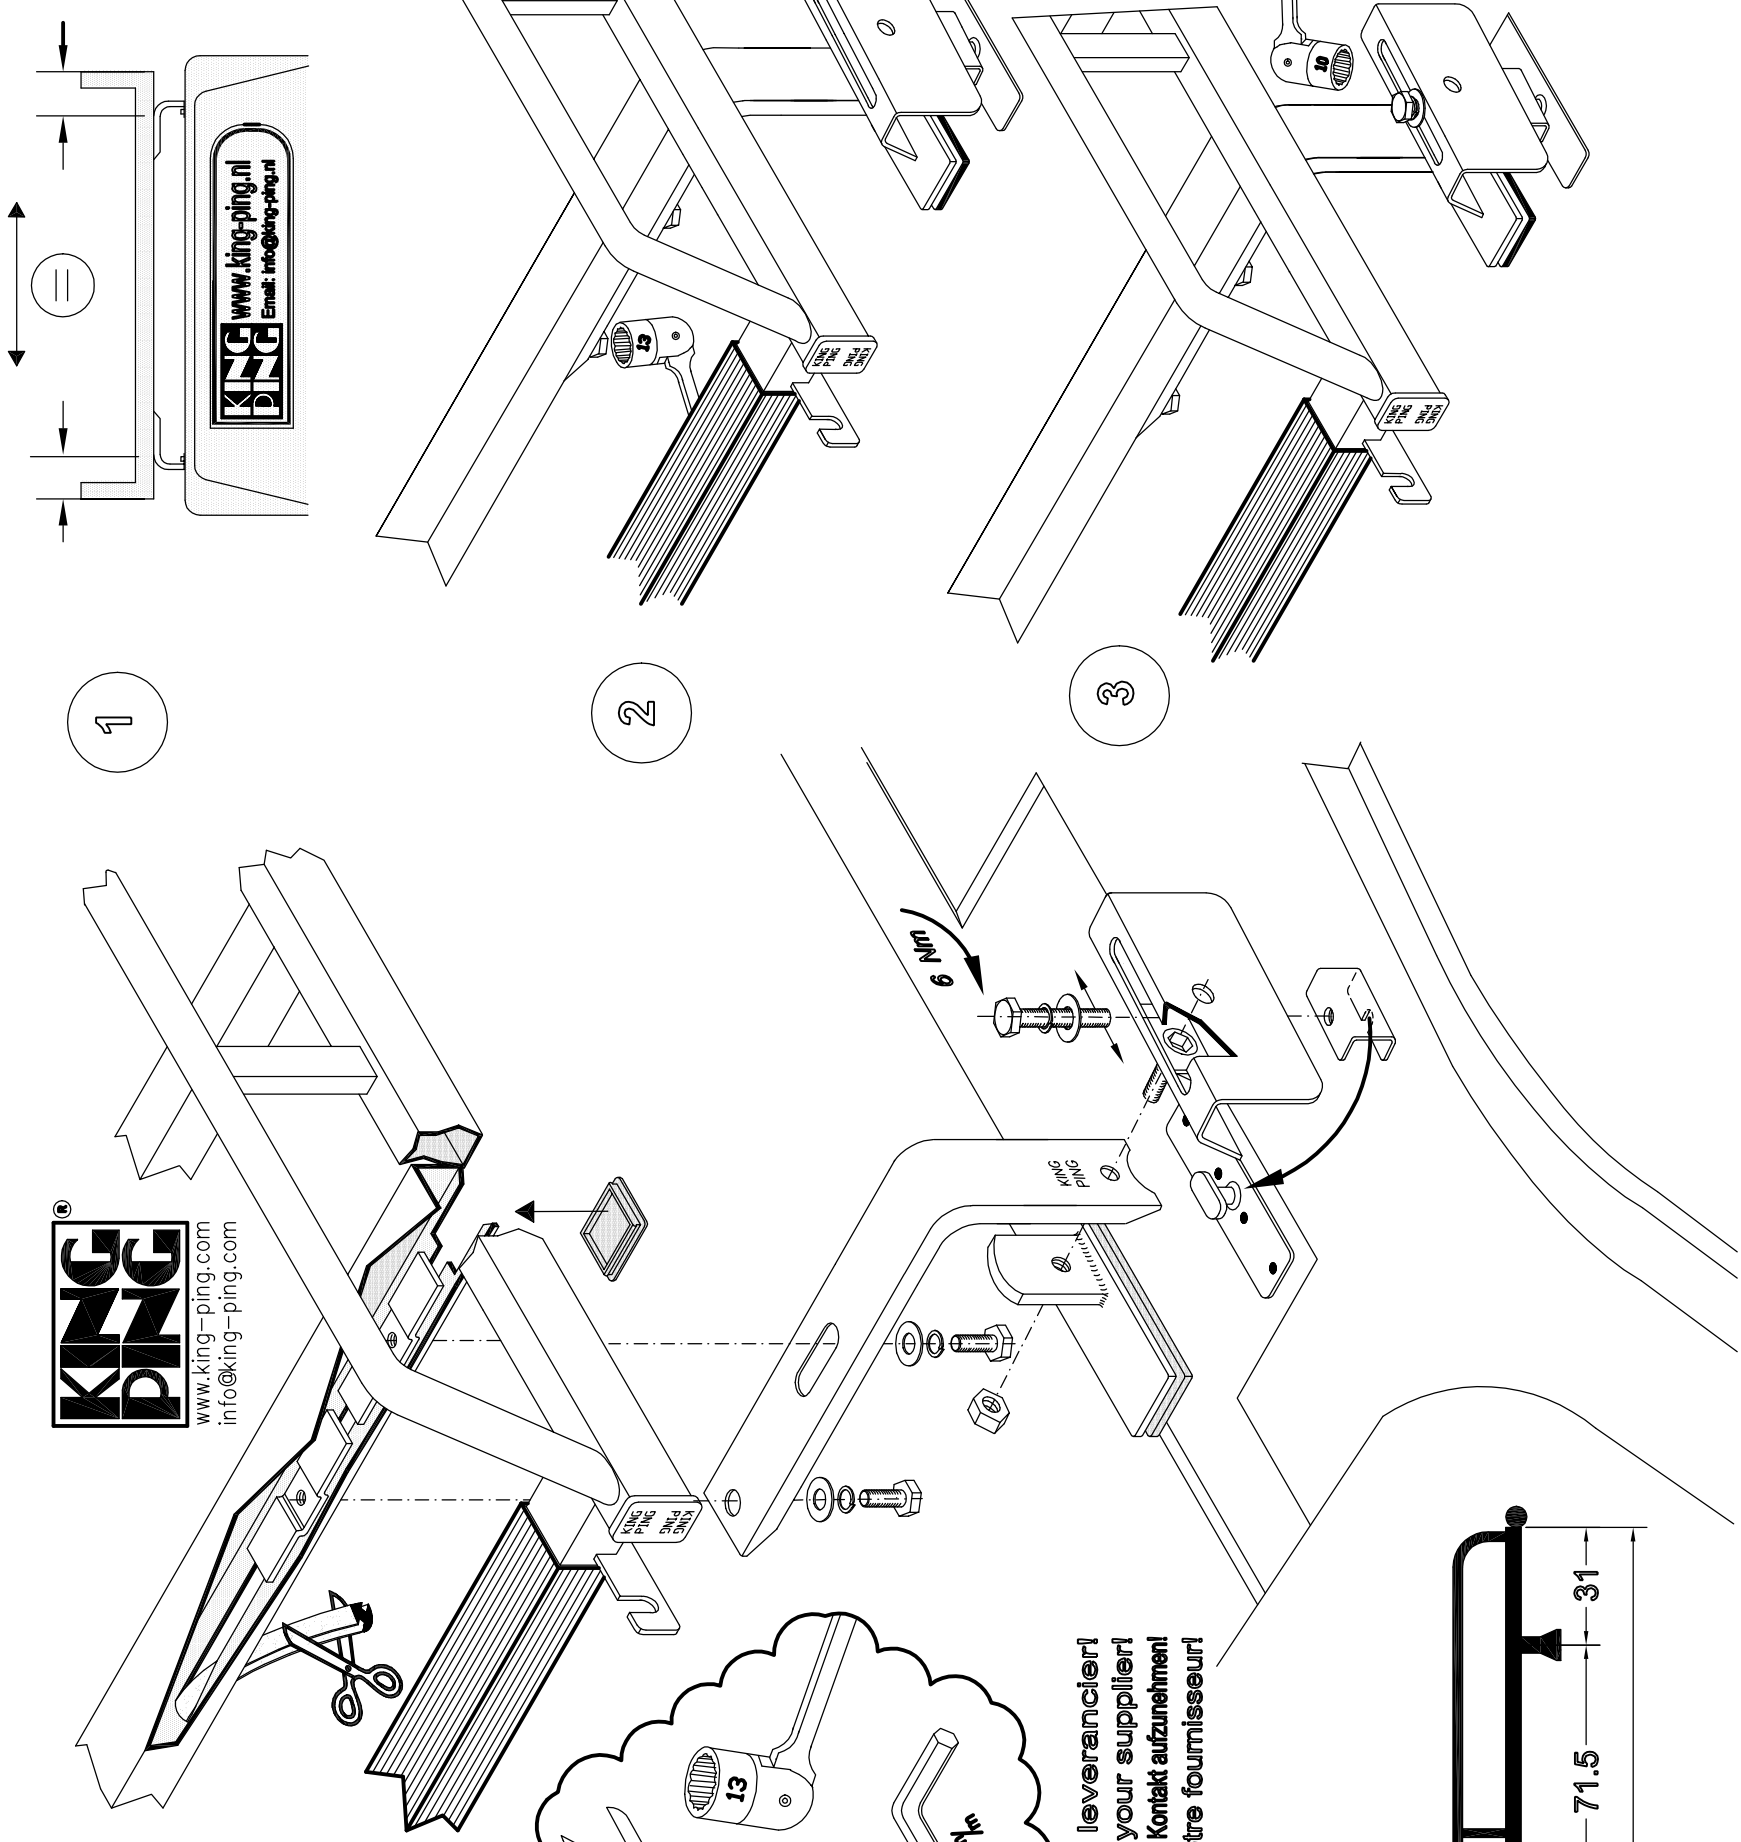

Citroën Jumper 2007  
 Fiat Ducato 2007  
 Peugeot Boxer 2007  
 400x160 cm. L4 H2

10X	10X	10X	10X
10X	20X	10X	10X
10X	20X	10X	10X
10X	10X	10X	10X
20X	20X	20X	2X
10X	1X		

**KING PING**  
 www.king-ping.com  
 info@king-ping.com

CJEH400160S FDEH4000160S PBEH400160S -1675-8182- 05/2013