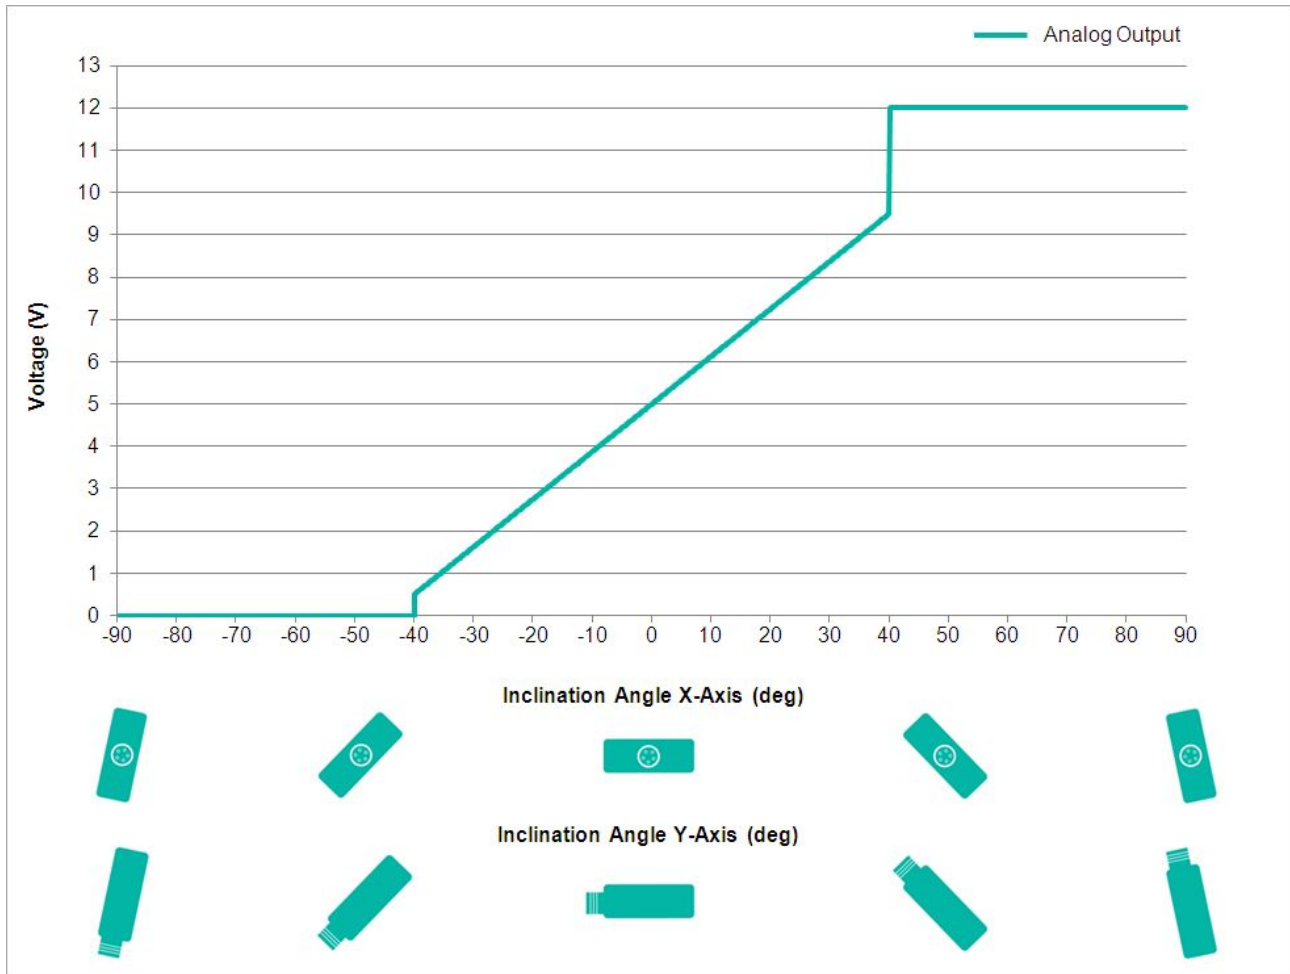

POSITAL

FRABA

Electrical Connection

Connection Type	Cable 2 m
Cable Length	2 m [79"]
Wire Cross Section	0.14 mm² / AWG 26
Material / Type	PVC
Cable Diameter	6 mm (0.24 in)
Minimum Bend Radius	46 mm (1.81") fixed, 61 mm (2.4") flexing

Product Life Cycle

Product Life Cycle	Established

Connection Plan

SIGNAL	CABLE COLOR
Power Supply	Red

Data Sheet

Printed at 27-09-2017 12:09