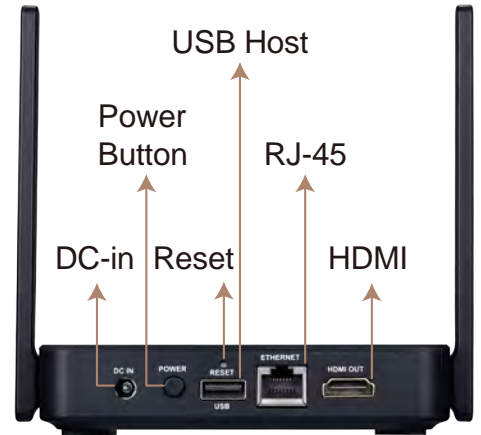

 **RX HDMI SUPPORT**

Computer screen / TV / Projector

 **TX HDMI SUPPORT**

For most laptop screen output

 **EXPAND TXS (MAX 32)**

Up to 32 wireless transmitters can be connected to one receiver (Additional TX required)

Transmitter Box

LED Indication

Receiver Box

I/O Descriptions

Transmitter LED Status

	Activate Host Standby w/o source input Main LED: OFF Host LED: Green ON		Activate Guest Standby w/o source input Main LED: OFF Guest LED: Red ON
	Activate Host & in projecting Main LED: White ON Host LED: Green ON		Host received request of projection Host LED: Green FLASH
	Guest standby w/o Projecting Main LED: Red ON Guest LED: Red ON		Host standby w/o projecting Main LED: Red ON Host LED: Green ON
	Guest send request of projection and wait for allow Main LED: Red FLASH Guest LED: Red ON		1. Under connection 2. Pairing/TX OTA 3. Fail to connection (blinking over 1minutes)
	Activate Guest & in projecting Main LED: White ON Guest LED: Red ON		Pairing done Main LED: White ON Host LED: OFF
	Transmitter OTA Completed Main LED: White FLASH Host LED: OFF		Transmitter OTA Fail Main LED: Red FLASH Host LED: OFF