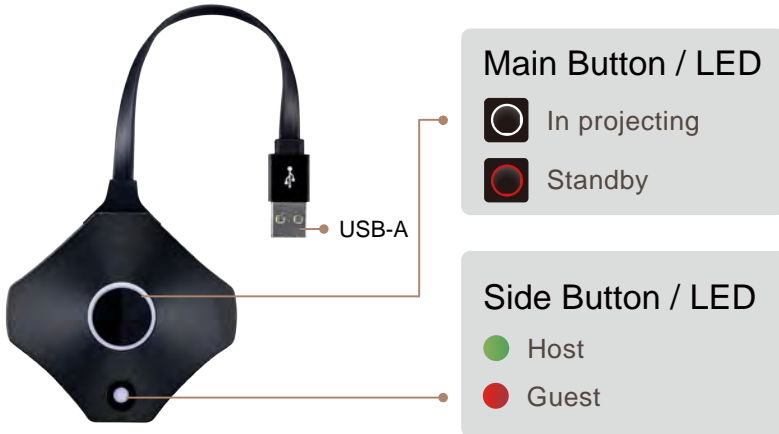

 **RX HDMI SUPPORT**

Computer screen / TV / Projector

 **TX HDMI SUPPORT**

For most laptop screen output

 **EXPAND TXS (MAX 32)**

Up to 32 wireless transmitters can be connected to one receiver (Additional TX required)

 **2 WAYS SPLIT-SCREEN**

It also enables powerful dual split-screen mode, allowing attendees to share and compare graphs and charts side-by-side for a more effective discussion.

 **COMPARE GRAPHS**

Control the flow of presentations at your fingertips.

Transmitter Box

LED Indication

Receiver Box

I/O Descriptions

Transmitter LED Status

	Activate Host Standby w/o source input Main LED: OFF Host LED: Green ON		Activate Guest Standby w/o source input Main LED: OFF Guest LED: Red ON
	Activate Host & in projecting Main LED: White ON Host LED: Green ON		Host received request of projection Host LED: Green FLASH
	Guest standby w/o Projecting Main LED: Red ON Guest LED: Red ON		Host standby w/o projecting Main LED: Red ON Host LED: Green ON
	Guest send request of projection and wait for allow Main LED: Red FLASH Guest LED: Red ON		1. Under connection 2. Pairing/TX OTA 3. Fail to connection (blinking over 1minutes)
	Activate Guest & in projecting Main LED: White ON Guest LED: Red ON		Pairing done Main LED: White ON Host LED: OFF
	Transmitter OTA Completed Main LED: White FLASH Host LED: OFF		Transmitter OTA Fail Main LED: Red FLASH Host LED: OFF