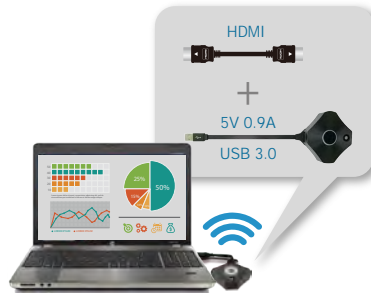

Receiver CAN support screen mirroring from iOS / Mac / Android / Windows / Chromecast

 **NO SOFTWARE NEEDED**

No need to use Transmitter for mobile / Tablet / MacBook

 **L.O.S 100FT(30M)**

Long-range wireless connection up to 100ft (30 meters) (L.O.S)

 **RX HDMI SUPPORT**

Computer screen / TV / Projector

 **TX HDMI SUPPORT**

For most laptop screen output

 **EXPAND TXS (MAX 32)**

Up to 32 wireless transmitters can be connected to one receiver (Additional TX required)

 **2 WAYS SPLIT-SCREEN**

It also enables powerful dual split-screen mode, allowing attendees to share and compare graphs and charts side-by-side for a more effective discussion.

 **COMPARE GRAPHS**

Control the flow of presentations at your fingertips.