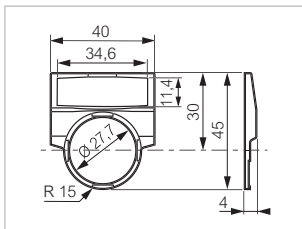

Accessories ø 22

 Characteristics (p. 94)

▶ COMPLETE FRAMES

Standard model - 30 x 45 mm

Cat. No.

LWP31

Round shape
Black frame and legend plate unassembled
2 lines maximum, 13 characters per line

Without engraving

- White
- Red
- Alu
- Black

LWP35
LWP31
LWP39
LWP33

On demand engraving (p. 70)

Symbol code to be added at the end of the catalogue number

- White
- Red
- Alu
- Black

LWP35□□□□
LWP31□□□□
LWP39□□□□
LWP33□□□□

Protective mask for legend plate (paper or other ...)

- Transparent

LWP37

Large model - 40 x 45 mm

LWG33

Round shape
Black frame and legend plate unassembled
2 lines maximum, 18 characters per line

Without engraving

- White
- Red
- Alu
- Black

LWG35
LWG31
LWG39
LWG33

On demand engraving (p. 70)

Symbol code to be added at the end of the catalogue number

- White
- Red
- Alu
- Black

LWG35□□□□
LWG31□□□□
LWG39□□□□
LWG33□□□□