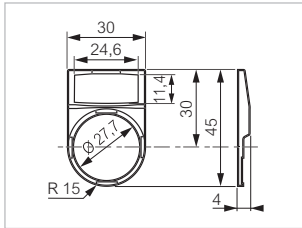

Accessories ø 22

 Characteristics (p. 94)

▶ COMPLETE FRAMES

Standard model - 30 x 45 mm

Cat. No.

LWP31

Round shape
Black frame and legend plate unassembled
2 lines maximum, 13 characters per line

Without engraving

- White
- Red
- Alu
- Black

LWP35
LWP31
LWP39
LWP33

On demand engraving (p. 70)

Symbol code to be added at the end of the catalogue number

- White
- Red
- Alu
- Black

LWP35□□□□
LWP31□□□□
LWP39□□□□
LWP33□□□□

Protective mask for legend plate (paper or other ...)

- Transparent

LWP37

Large model - 40 x 45 mm

LWG33

Round shape
Black frame and legend plate unassembled
2 lines maximum, 18 characters per line

Without engraving