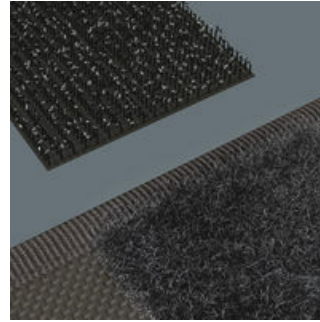

Secure hold and easy removal

The all new smooth turning mechanism guarantees both secure and rattle-free storage, yet allows easy removal of the tool.

Flexible thanks to hook and loop fastener strips

The textile box features a fleece zone at the back. Using the provided self-adhesive hook and loop fastener strips, the textile box can be attached to the Wera 2go components. Or to the wall, shelf or workshop trolley.