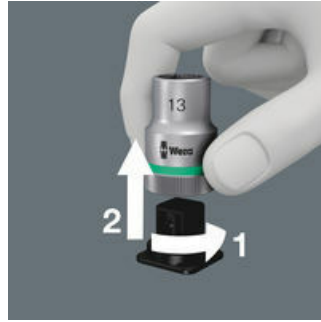

Wera - 9474
05136029001 - 4013288225719

Wera Werkzeuge GmbH
Korzter Straße 21-25
D-42349 Wuppertal
Tel: +49 (0)2 02 / 40 45-0
E-Mail: info@wera.de

Zyklus Accessories, 3/8"

Robust, lightweight, rigid

The material used is distinguished by its high level of robustness. At the same time, the textile box is light and rigid. Even if the textile box falls down, the tools are well protected.

Secure hold and easy removal

The all new smooth turning mechanism guarantees both secure and rattle-free storage, yet allows easy removal of the tool.

Flexible thanks to hook and loop fastener strips

The textile box features a fleece zone at the back. Using the provided self-adhesive hook and loop fastener strips, the textile box can be attached to the Wera 2go components. Or to the wall, shelf or workshop trolley.