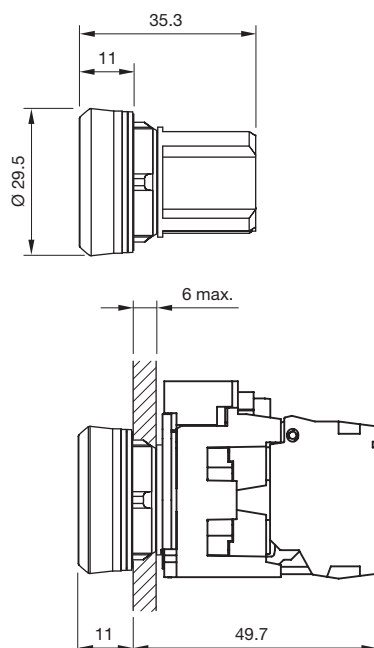

Data sheet Actuator.

Part No.: 45-2131.1150.000

Technical data

Design	raised
Front dimension	Ø 29,5 mm
Terminal	null
Lens illumination	non illuminative
Lens colour	Green
Lens shape	flush
Lens material	Plastic
Lens optics	opaque
Lens type	level with front bezel
Front bezel colour	Black
Front bezel material	Plastic
Housing colour	Black
Housing material	Plastic
Weight	0.019 kg
IP front protection	IP66, IP67, IP69K
Switching action	Momentary
Switching system	Slow-make switching element
Operating temperature	- 25 °C ... + 70 °C
Climate resistance	During operation according to IEC 60721: 3K6, 3C3, 3S2, 3M6
Mechanical lifetime	500 000 cycles of operation

Dimensions

Mounting cut-outs

Wiring diagrams