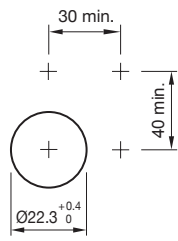

Data sheet Actuator.

Part No.: 45-2131.1150.000

Technical data

Design	raised
Front dimension	Ø 29,5 mm
Terminal	null
Lens illumination	non illuminative
Lens colour	Green
Lens shape	flush
Lens material	Plastic
Lens optics	opaque
Lens type	level with front bezel
Front bezel colour	Black
Front bezel material	Plastic
Housing colour	Black
Housing material	Plastic
Weight	0.019 kg
IP front protection	IP66, IP67, IP69K
Switching action	Momentary
Switching system	Slow-make switching element
Operating temperature	- 25 °C ... + 70 °C
Climate resistance	During operation according to IEC 60721: 3K6, 3C3, 3S2, 3M6
Mechanical lifetime	500 000 cycles of operation

Dimensions

Mounting cut-outs

Wiring diagrams