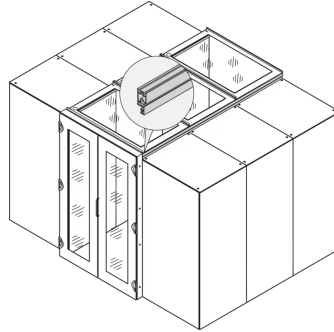

## 21130-589 AISLE CONTAINMENT TOP COVER WITH SAFETY GLASS, 1200W 800D

### KEY FEATURES

---

Top covers to provide top cover for 2 cabinet rows

Suitable for an aisle width of 1200 mm

A top cover profile can raise the aisle height by 84 mm; please order separately

Top cover can be removed from inside (allows access to lighting and facilitates maintenance works)

### PRODUCT ATTRIBUTES

---

Product Type: Cover

Type: Aisle Top Cover

Works With: Aisle Containment

Width: 800 mm

Depth: 1200 mm

Material: Steel; Glass