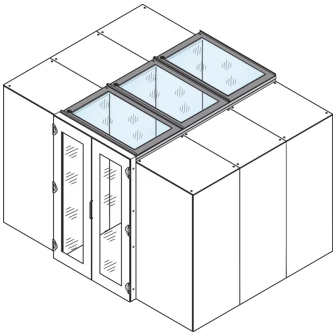

## 21130-589 AISLE CONTAINMENT TOP COVER WITH SAFETY GLASS, 1200W 800D

### KEY FEATURES

---

Top covers to provide top cover for 2 cabinet rows

Suitable for an aisle width of 1200 mm

A top cover profile can raise the aisle height by 84 mm; please order separately

Top cover can be removed from inside (allows access to lighting and facilitates maintenance works)

### PRODUCT ATTRIBUTES

---

Product Type: Cover

Type: Aisle Top Cover

Works With: Aisle Containment

Width: 800 mm

Depth: 1200 mm

Material: Steel; Glass