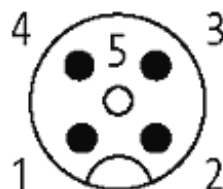

M12 MALE 0° / M12 FEMALE 0° SHIELDED

PUR 4X0.34 shielded black UL/CSA, drag ch 0,6m

Male straight to female straight
M12 - M12, 4-pole

Plastic housings with good resistance against chemicals and oils. The resistance to aggressive media should be individually tested for your application. Further details on request. Further cable lengths on request.

[Link to Product](#)

Illustration

Male

Female

Product may differ from Image