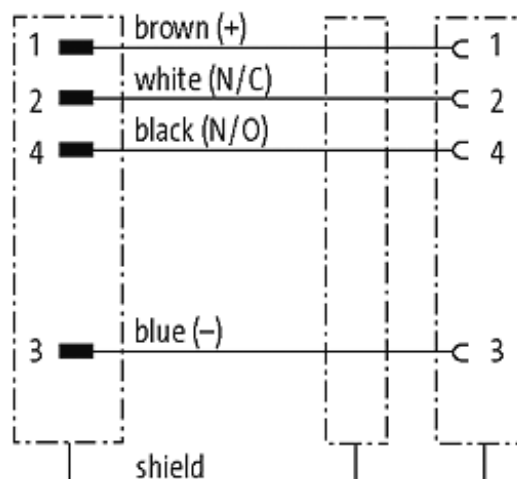

M12 MALE 0° / M12 FEMALE 0° SHIELDED

PUR 4X0.34 shielded black UL/CSA, drag ch 0,6m

Male straight to female straight
M12 - M12, 4-pole

Plastic housings with good resistance against chemicals and oils. The resistance to aggressive media should be individually tested for your application. Further details on request. Further cable lengths on request.

[Link to Product](#)

Illustration

Male

Female

Product may differ from Image