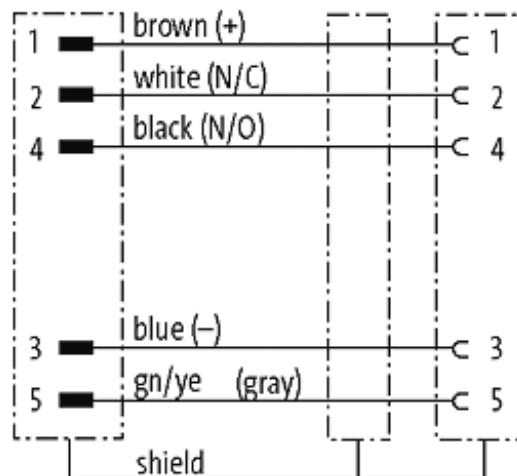

## M12 MALE 0° / M12 FEMALE 0° SHIELDED

PUR 5X0.34 shielded GRAY, UL/CSA, drag ch 0.6m

Male straight to female straight  
M12 - M12, 5-pole  
shielded

Plastic housings with good resistance against chemicals and oils. The resistance to aggressive media should be individually tested for your application. Further details on request. Further cable lengths on request.

#### Illustration

Male

Female

Product may differ from Image