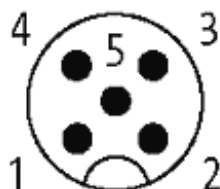

## M12 MALE 0° / M12 FEMALE 0° SHIELDED

PUR 5X0.34 shielded GRAY, UL/CSA, drag ch 0.6m

Male straight to female straight  
M12 - M12, 5-pole  
shielded

Plastic housings with good resistance against chemicals and oils. The resistance to aggressive media should be individually tested for your application. Further details on request. Further cable lengths on request.

#### Illustration

Male

Female

Product may differ from Image