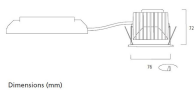

Dimensions (mm)