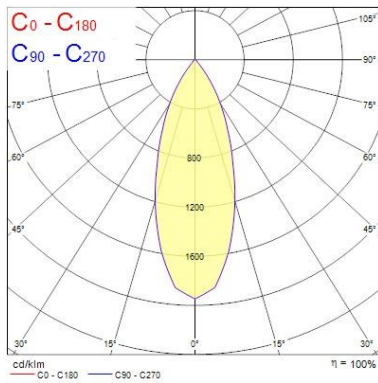

### Optical data

<b>Fixture luminous flux (lm)</b>	1128
<b>Luminaire efficacy (lm/W)</b>	113
<b>LOR (%)</b>	100
<b>Colour temperature (K)</b>	2700
<b>Light colour</b>	Candlelight
<b>CRI (Ra)</b>	85
<b>Colour Variation Initial (SDCM)</b>	SDCM3
<b>Adjustable chromaticity</b>	N
<b>Beam Angle (°)</b>	46
<b>Photobiological Risk Group</b>	RG1

### Physical data

<b>Housing colour</b>	Silver
<b>IP rating</b>	IP65/20
<b>IK rating</b>	IK02
<b>Diffuser finish</b>	Bezel (or Ring)
<b>Nominal Product Height (mm)</b>	72
<b>Nominal Product Diameter (mm)</b>	90
<b>Cutout Dimensions (W x L in mm or Diameter in mm)</b>	76
<b>Weight (kg)</b>	0.44
<b>Recessed Depth (mm)</b>	72

### PHOTOMETRY

Distance [m]	Cone diameter [m]	E(0°) [lx]	E(C0) [lx]	E(C90) [lx]
0.5	0.34	8703	18.9°	3752
1.0	0.68	2196	18.9°	933
1.5	1.03	976	18.9°	415
2.0	1.37	549	18.9°	233
2.5	1.71	351	18.9°	149
3.0	2.05	244	18.9°	104