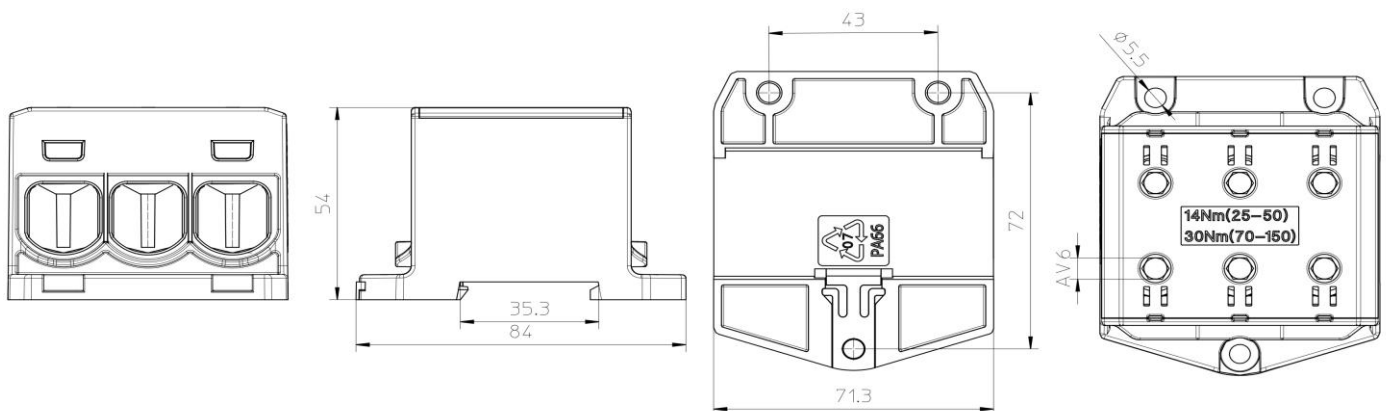

Drawing

Package

Package	Box	Pcs / Package	6	Weight [kg]	1,58
Length [mm]	202	Width [mm]	128	Height [mm]	95

Ouneva Oy

Teollisuustie 21
FI-82730 Tuupovaara
Finland

Tel. +358 400 179 750
info@ouneva.fi

www.ounevagroup.fi
www.ounevaproducts.fi