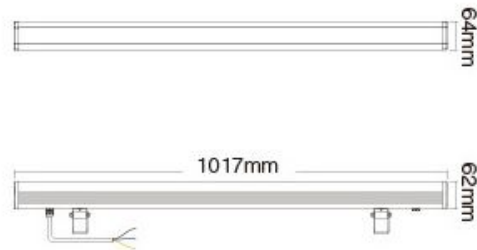

2.4GHz RF Remote Control

The lamp is controlled by 2.4GHz wireless remote; Control distance is within 30m

Compatible with:

Support Amazon Alexa Voice Control Smart Phone APP Control

Turn ON/OFF and adjust brightness, color temperature, lighting colors by Voice commands or APP; easily fulfill the personalized setting.

- Amazon Alexa Voice Control (Need Mi-Light WiFi Remote)
- Smartphone APP Control (Need Mi-Light WiFi iBox or WiFi Remote)