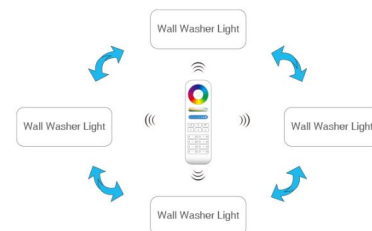

IP66 waterproof rate

Excellent waterproofness make the usage more safe

180 rotatable bracket; Easy installation

180 rotatable bracket; Adjustable randomly; Easy adjust the beam angle