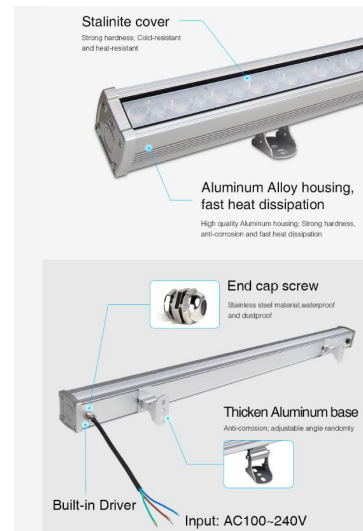

2.4GHz RF Remote Control

The lamp is controlled by 2.4GHz wireless remote; Control distance is within 30m

Compatible with:

Support Amazon Alexa Voice Control Smart Phone APP Control

Turn ON/OFF and adjust brightness, color temperature, lighting colors by Voice commands or APP; easily fulfill the personalized setting.

- Amazon Alexa Voice Control (Need Mi-Light WiFi Remote)
- Smartphone APP Control (Need Mi-Light WiFi iBox or WiFi Remote)

Transmitting mode instruction

One wall washer light can transmit the signals from the remote control to another wall washer light within 30m, as long as there is a wall washer light within 30m, the remote control distance can be limitless.

Auto-synchronization function

Different wall washer light can work synchronously when they are started at different times, controlled by the same remote, under same dynamic mode and with same speed, and within 30m distance.

IP66 waterproof rate

Excellent waterproofness make the usage more safe

180 rotatable bracket; Easy installation

180 rotatable bracket; Adjustable randomly; Easy adjust the beam angle

Application

Zubehör

Art.-Nr.	Name
147981	Synergy 21 LED Fernbedienung RGB-WW (RGB-CCT) 8 Zonen *MiLight*
147982	Synergy 21 LED Fernbedienung RGB-WW (RGB-CCT) 4 Zonen *MiLight*
148005	Synergy 21 LED Fernbedienung Smart Panel RGB-WW (RGB-CCT) 4 Zonen *MiLight*
148006	Synergy 21 LED Fernbedienung Smart Panel RGB-WW (RGB-CCT) 8 Zonen *MiLight*
154733	Synergy 21 LED Fernbedienung Smart Panel RGB/RGBW 4 Zonen *MiLight*
154781	Synergy 21 LED Fernbedienung Smart Panel RGB-WW (RGB-CCT) 4 Zonen *MiLight*
159435	Synergy 21 LED Fernbedienung Smart Panel RGB/RGB-W 4 Zonen *MiLight*