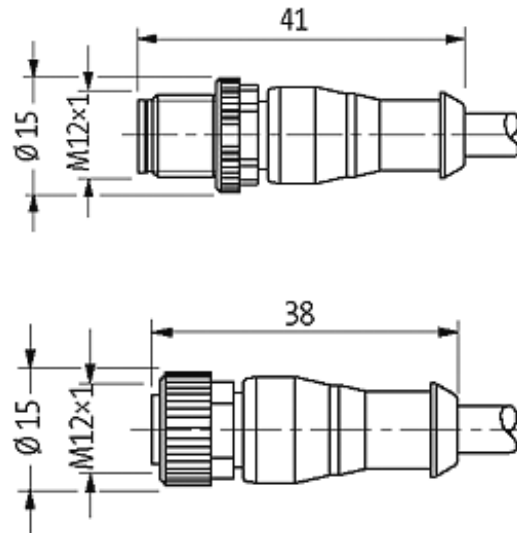

## M12 MALE 0° / M12 FEMALE 0° LED

PUR 4X0.34 YELLOW, UL/CSA, drag ch 2m

Male straight to female straight

M12 - M12, 4-pole

2 × LED (PNP), (NPN) on request

Art.-No. 7005 - M12 Lite - (plastic hexagonal screw) on request

### [Link to Product](#)

#### Illustration

Male

Female

Product may differ from Image