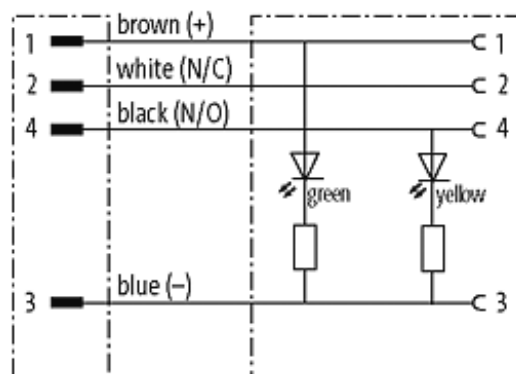

## M12 MALE 0° / M12 FEMALE 0° LED

PUR 4X0.34 YELLOW, UL/CSA, drag ch 2m

Male straight to female straight

M12 - M12, 4-pole

2 × LED (PNP), (NPN) on request

Art.-No. 7005 - M12 Lite - (plastic hexagonal screw) on request

Plastic housings with good resistance against chemicals and oils. The resistance to aggressive media should be individually tested for your application. Further details on request. Further cable lengths on request.

#### Illustration

Male

Female

Product may differ from Image