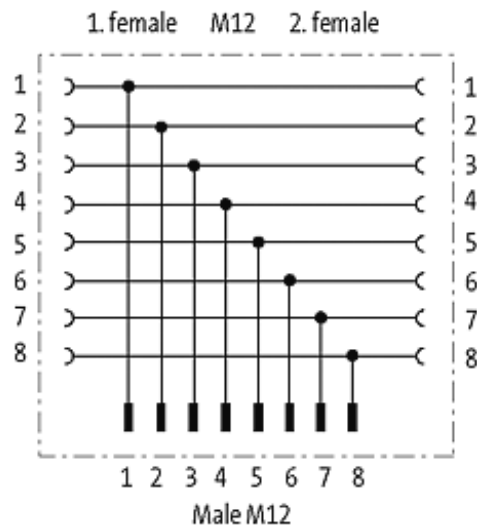

T-COUPLER M12 MALE / M12 FEMALE 8 POLE

T-coupler M12 – M12
8-pole
Parallel circuit

Plastic housings with good resistance against chemicals and oils. The resistance to aggressive media should be individually tested for your application. Further details on request.

[Link to Product](#)

Illustration

Product may differ from Image

Form

48151

Technical Data

Operating voltage	max. 30 V AC/DC
Operating current per contact	max. 2 A
Locking of ports	Screw thread M12 × 1 mm (recommended torque 0.6 Nm) self-securing
Protection	IP67 inserted and tightened (EN 60529)

General data

Temperature range	-25...+85 °C
-------------------	--------------

Commercial data

country of origin	DE
customs tariff number	85369010
minimum order quantity	1