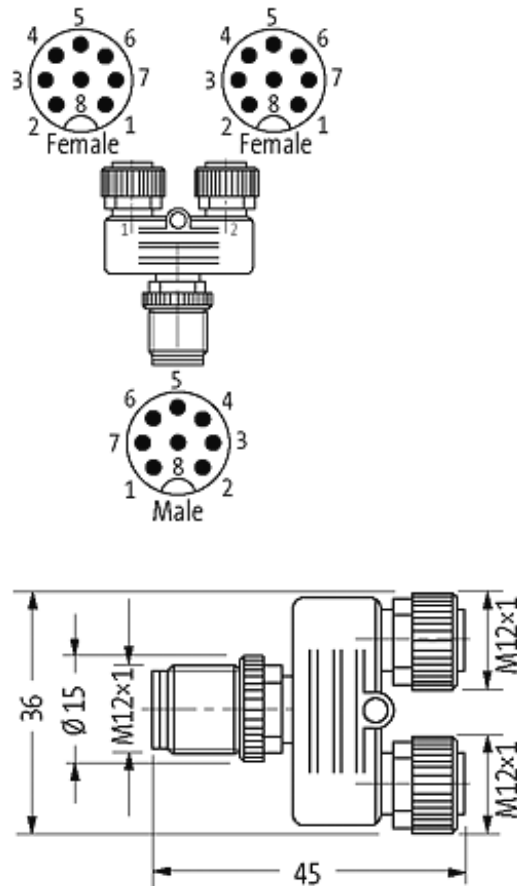

T-COUPLER M12 MALE / M12 FEMALE 8 POLE

T-coupler M12 – M12
8-pole
Parallel circuit

Plastic housings with good resistance against chemicals and oils. The resistance to aggressive media should be individually tested for your application. Further details on request.

[Link to Product](#)

Illustration

Product may differ from Image

Form

48151

Technical Data

Operating voltage	max. 30 V AC/DC
Operating current per contact	max. 2 A
Locking of ports	Screw thread M12 × 1 mm (recommended torque 0.6 Nm) self-securing
Protection	IP67 inserted and tightened (EN 60529)

General data

Temperature range	-25...+85 °C
-------------------	--------------

Commercial data

country of origin	DE
customs tariff number	85369010
minimum order quantity	1