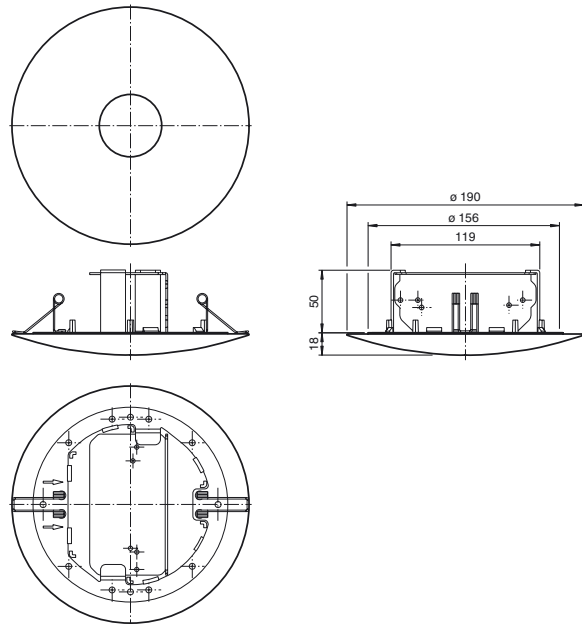

Dimensions

Model Number

RMS/RaDec Ceiling Kit wh

Ceiling mount kit for radar sensors in the RMS and RaDec Series

Features

- Installation without tools

Colour: white

Technical data

Mechanical specifications

Material	plastic and aluminum
Installation	Opening for installation: Ø 131 mm Installation depth: min. 60 mm
Mass	approx. 226 g
Mounting	Terminals and screws possible
Suitable series	
Series	RMS , RaDec