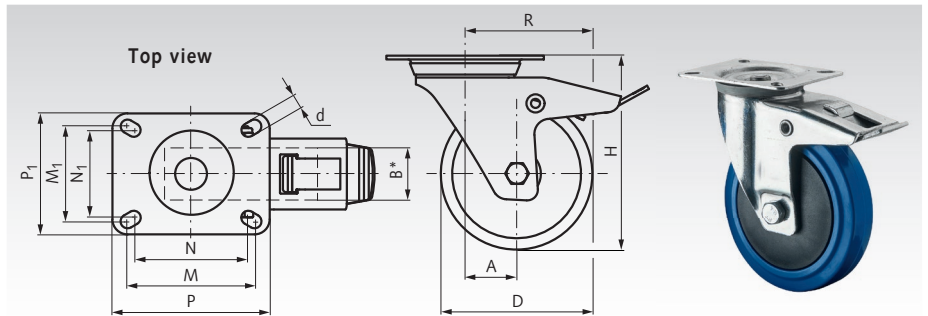

Transport Castors with Plate, elastic solid Rubber Wheel blue, with Thread Guard

Swivel Castors

Material: Fork: steel plate, zinc-plated.
Tread: elastic rubber, blue.
Wheel body: plastic, black, screwed.
Wheel mounting: ball bearing.
Swivel bearing: double ball wreath.
For indoor and outdoor use. Excellent driving and operating comfort. Gentle on the floor and extremely abrasion resistant (non-marking).

Temperature range: -20°C to +60°C.

Ordering Details: e.g.: Product No. 777 440 80,
Swivel castor, elastic rubber blue, D 80 mm

Product No.	D mm	B mm	H mm	A mm	R mm	d mm	P mm	P ₁ mm	M mm	M ₁ mm	N mm	N ₁ mm	Load capacity kg	Weight kg
777 440 80	80	32	105	34	74	9	104	80	84	64	76	56	120	0,58
777 441 00	100	32	128	34	84	9	104	80	84	64	76	56	150	0,69
777 441 25	125	32	155	34	96,5	9	104	80	84	64	76	56	175	0,80

Swivel Castors with Brake

Material: Fork: steel plate, zinc-plated.
Tread: elastic rubber, blue.
Wheel body: plastic, black, screwed.
Wheel mounting: ball bearing.
Swivel bearing: double ball wreath.
For indoor and outdoor use. Excellent driving and operating comfort. Gentle on the floor and extremely abrasion resistant (non-marking).

Temperature range: -20°C to +60°C.

Ordering Details: e.g.: Product No. 777 450 80,
Swivel castor with brake, elastic rubber blue, D 80 mm

Product No.	D mm	B mm	H mm	A mm	R mm	d mm	P mm	P ₁ mm	M mm	M ₁ mm	N mm	N ₁ mm	Load capacity kg	Weight kg
777 450 80	80	32	105	34	74	9	104	80	84	64	76	56	120	0,81
777 451 00	100	32	128	34	84	9	104	80	84	64	76	56	150	0,89
777 451 25	125	32	155	34	96,5	9	104	80	84	64	76	56	175	1,13