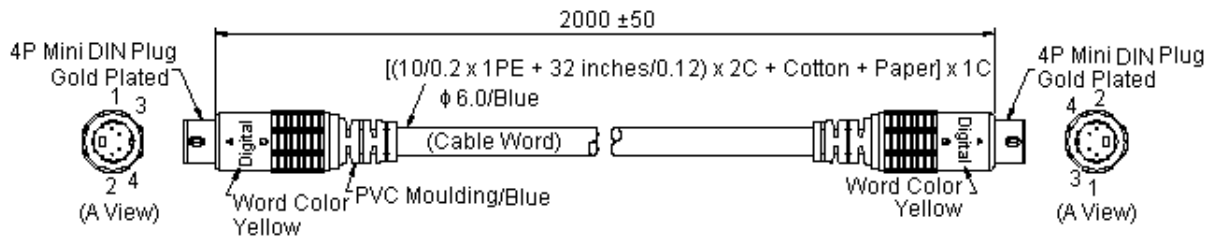

Lead S-VHS Plug to Plug

pro-SIGNAL

Description:

Digital fully shielded high definition PC-OFC interconnect cable for home theatre and digital stereo Hi-Fi systems.

Specifications:

Connector Type A	: 4 Way Mini DIN Plug
Connector Type B	: 4 Way Mini DIN Plug
Cable Assembly Type	: Audio / Video
Cable Length - Imperial	: 6.56ft
Cable Length - Metric	: 2m
Colour	: Black and Silver
No. of Poles	: 4

Soldered Drawing

Dimensions : Millimetres

Cable word:

Digital fully shielded high definition PC-OFC interconnect cable for home theatre and digital stereo Hi-Fi systems.

Part Number Table

Description	Part Number
Lead, HQ S-VHS Plug to Plug, 2M	JR9501-2M