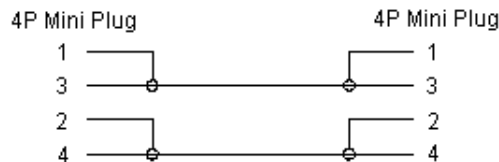

Lead S-VHS Plug to Plug

pro-SIGNAL

Description:

Digital fully shielded high definition PC-OFC interconnect cable for home theatre and digital stereo Hi-Fi systems.

Specifications:

Connector Type A	: 4 Way Mini DIN Plug
Connector Type B	: 4 Way Mini DIN Plug
Cable Assembly Type	: Audio / Video
Cable Length - Imperial	: 6.56ft
Cable Length - Metric	: 2m
Colour	: Black and Silver
No. of Poles	: 4

Soldered Drawing

Dimensions : Millimetres

Cable word:

Digital fully shielded high definition PC-OFC interconnect cable for home theatre and digital stereo Hi-Fi systems.

Part Number Table

Description	Part Number
Lead, HQ S-VHS Plug to Plug, 2M	JR9501-2M