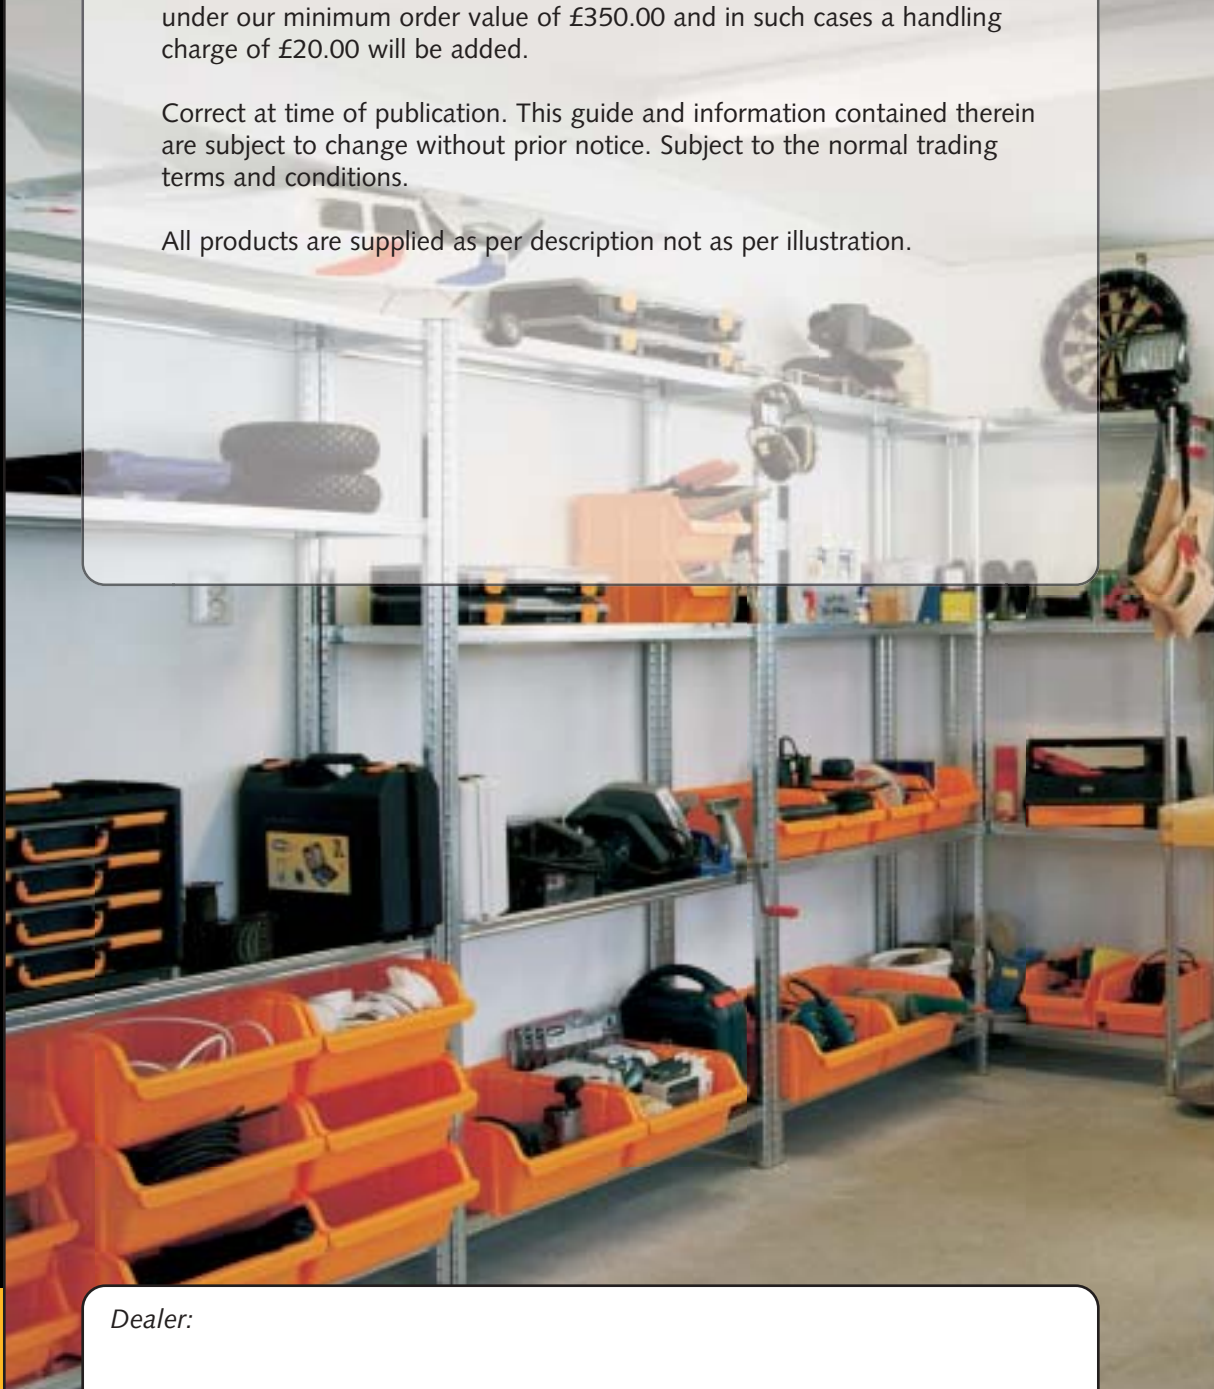

Please note

Orders only accepted for full carton quantities. Minimum order value £350.00. In exceptional circumstances we may be willing to supply goods under our minimum order value of £350.00 and in such cases a handling charge of £20.00 will be added.

Correct at time of publication. This guide and information contained therein are subject to change without prior notice. Subject to the normal trading terms and conditions.

All products are supplied as per description not as per illustration.

Dealer: