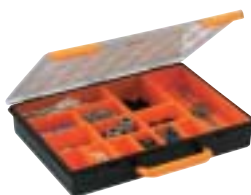

A14

Assorter box in A4 format with 14 removable inserts, with 2 sliding locks and an ergonomic handle. Made of impact proof plastic.
Weight 0,93 kg.
HxWxD, mm: 57 x 338 x 261
Units per carton: 7
Colour: Black/yellow   EAN-no.: 123532