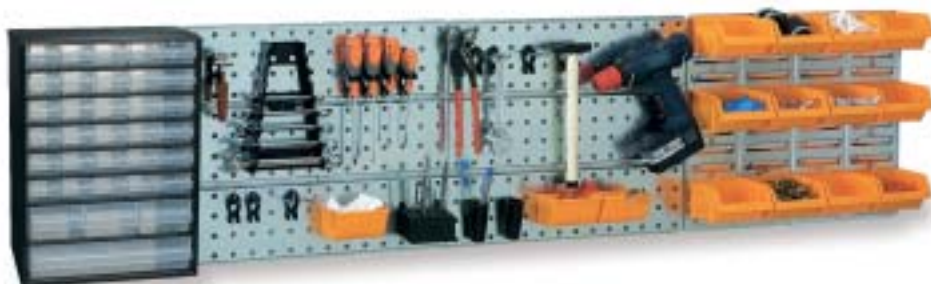

S450-40

Shelving in 170 cm - Easy to assemble.
40 cm. depth
Weight 16,55 kg.
HxWxD, mm: 1700 x 920 x 430
Units per carton: 1
Colour: Galva EAN-no.: 126908