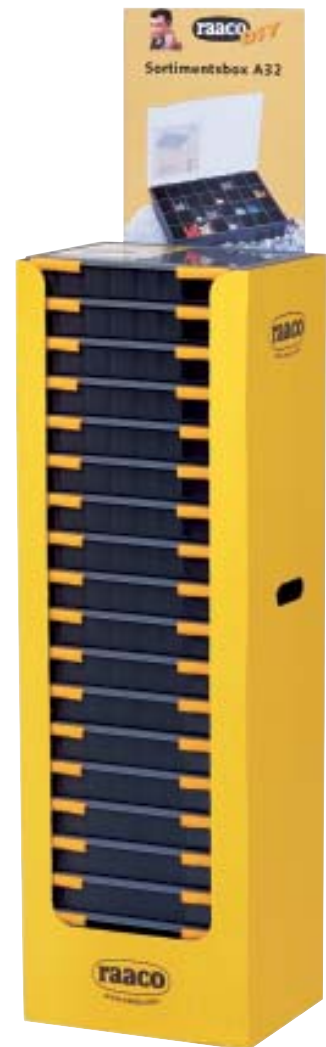

READY

– and almost sold!

Get your raaco products delivered ready for sale in the trade counter or showroom resulting in strong promotional benefits:

- more awareness to the product results in better sales
- save time and effort:
  Merchandised, Advertised, Ready for sale
- no storage costs – direct placement in showroom

A large part of our wide range of products is available in different promotional packaging:

- sales display with top header sign
- display posts
- large cartons
- half or full pallets