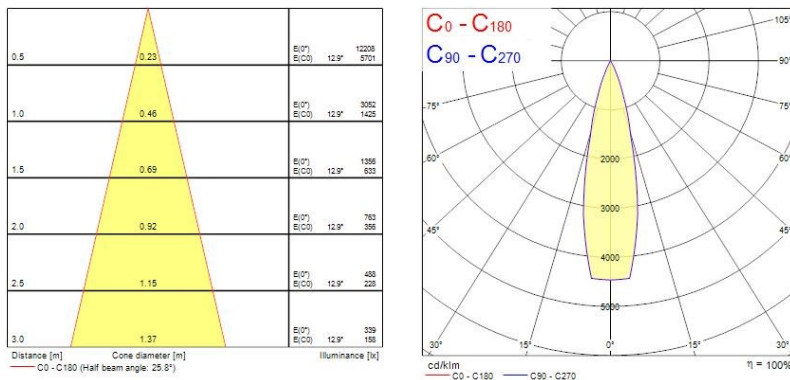

Myriad Adjustable Round - Black with White bezel MYRIAD ADJ ROUND BLACK 4000K PHDIM WHITE BEZ 2056220

Product EAN number	5025768562206
Packaging single length / height (cm)	17.5
Packaging single width (cm)	15.0
Packaging single depth (cm)	17.5
DUN14 (outer)	05025768562206
Units per outer package	1
Packaging outer length / height (cm)	17.5
Packaging outer width (cm)	15.0
Packaging outer depth (cm)	17.5

PHOTOMETRY

TECHNICAL DRAWINGS