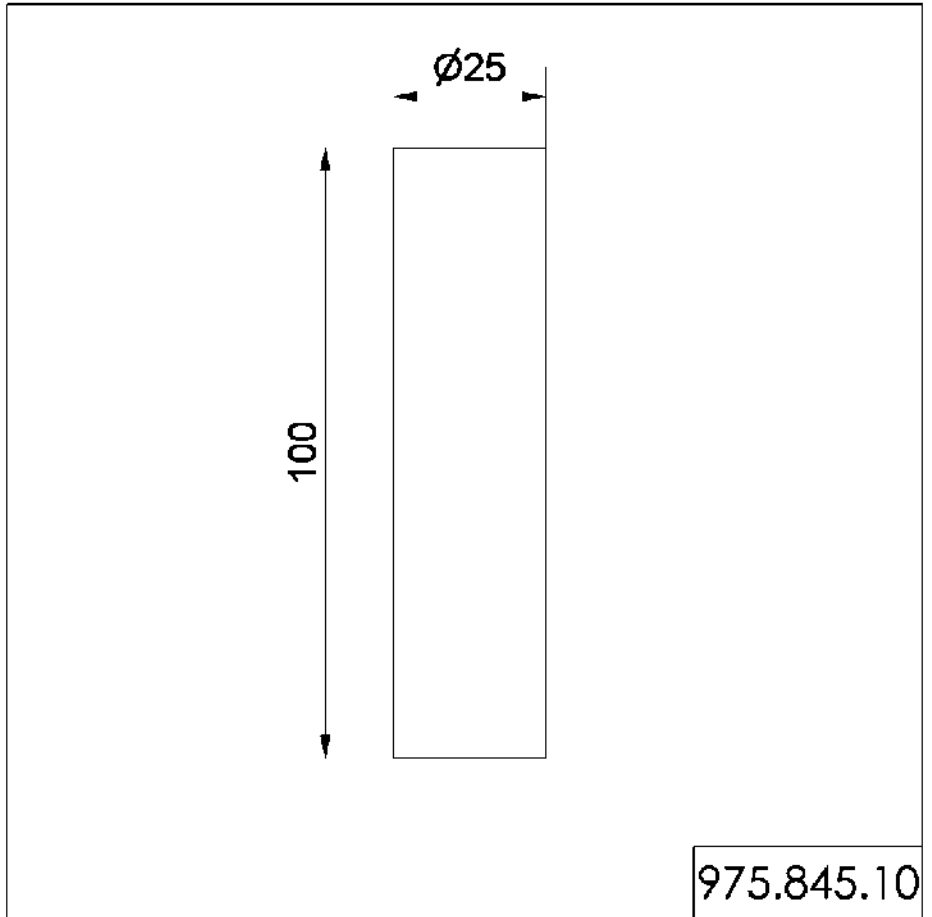

DRAWING

For additional installation and mounting information, refer to the appropriate user guide at www.werma.com. This printed copy is for information only and is subject to alteration.