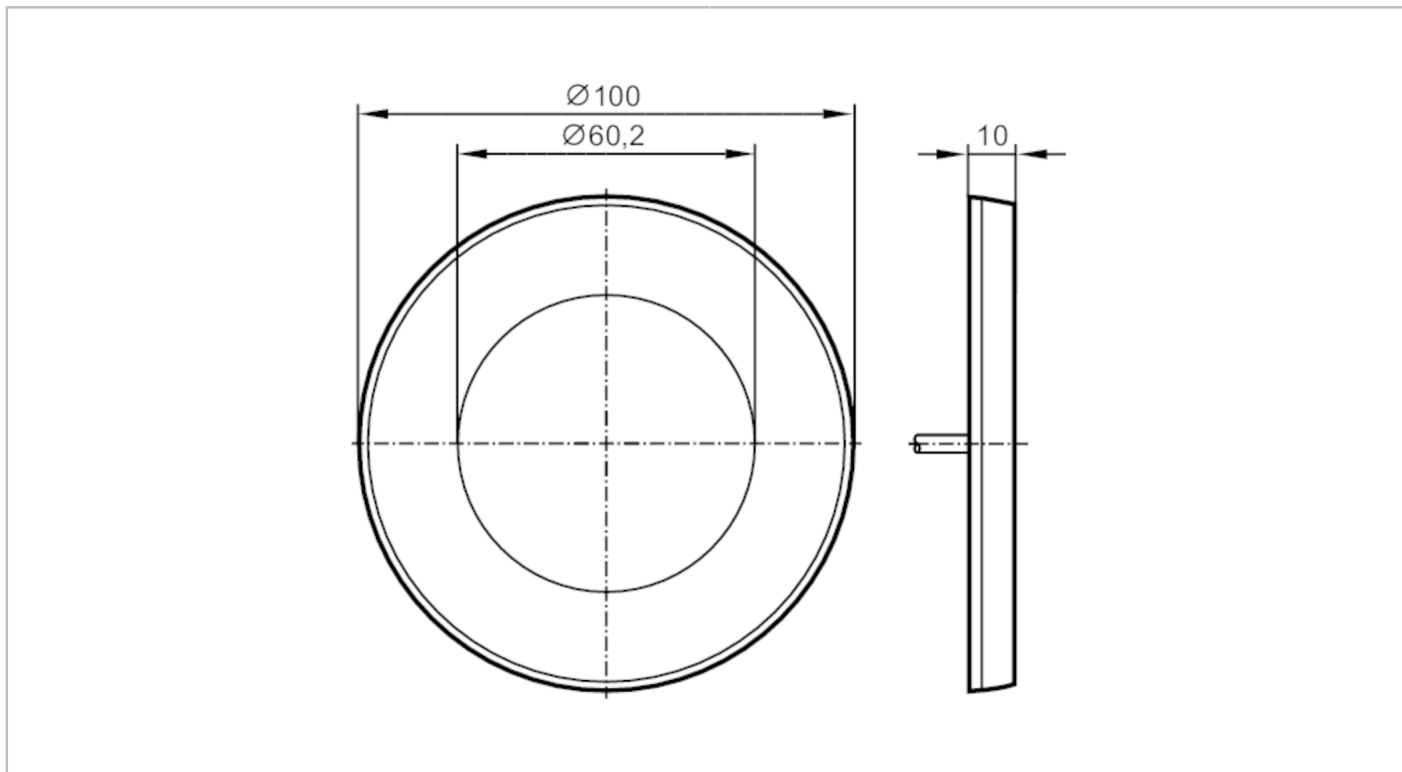

## Coloured surround for touch sensors

RED COVER RING FOR KT

Application	
Design	for type KT50
Mechanical data	
Weight [g]	32
Dimensions [mm]	100 x 10 x 100
Materials	polycarbonate-ABS red
Remarks	
Pack quantity	2 pcs.