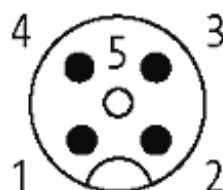

M12 MALE 0° / M12 FEMALE 90° SHIELDED

PUR 4X0.34 shielded GRAY, UL/CSA, drag ch 3m

Male straight to female 90°
M12 - M12, 4-pole
shielded

Plastic housings with good resistance against chemicals and oils. The resistance to aggressive media should be individually tested for your application. Further details on request. Further cable lengths on request.

[Link to Product](#)

Illustration

Male

Female

Product may differ from Image