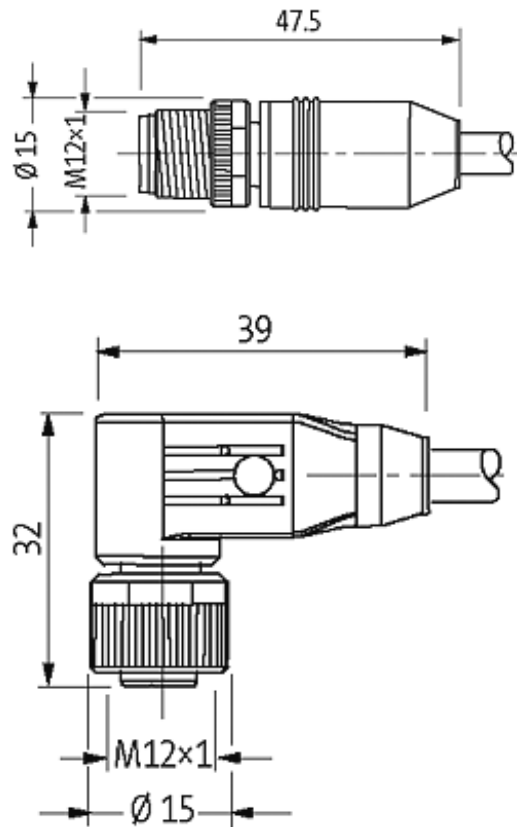

M12 MALE 0° / M12 FEMALE 90° SHIELDED

PUR 4X0.34 shielded GRAY, UL/CSA, drag ch 3m

Male straight to female 90°
M12 - M12, 4-pole
shielded

Plastic housings with good resistance against chemicals and oils. The resistance to aggressive media should be individually tested for your application. Further details on request. Further cable lengths on request.

[Link to Product](#)

Illustration

Male

Female

Product may differ from Image