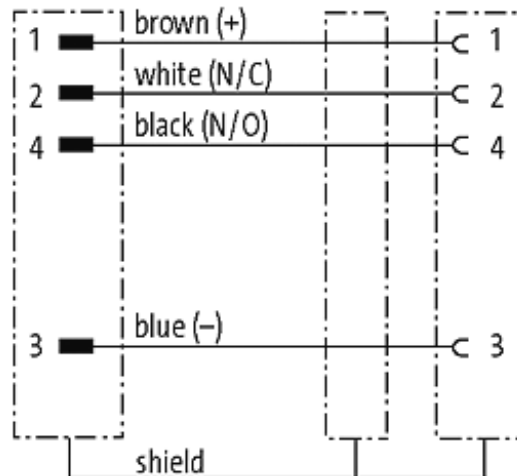

M12 MALE 0° / M12 FEMALE 90° SHIELDED

PUR 4X0.34 shielded GRAY, UL/CSA, drag ch 3m

Male straight to female 90°
M12 - M12, 4-pole
shielded

Plastic housings with good resistance against chemicals and oils. The resistance to aggressive media should be individually tested for your application. Further details on request. Further cable lengths on request.

[Link to Product](#)

Illustration

Male

Female

Product may differ from Image