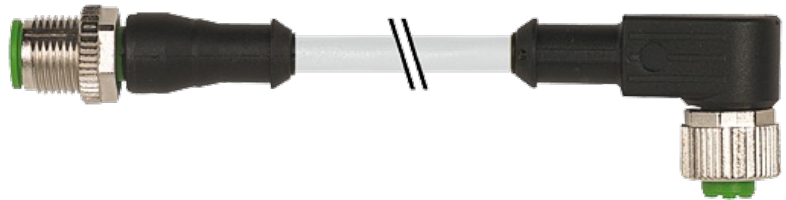

M12 MALE 0° / M12 FEMALE 90° SHIELDED

PUR 4X0.34 shielded GRAY, UL/CSA, drag ch 3m

Male straight to female 90°
M12 - M12, 4-pole
shielded

Plastic housings with good resistance against chemicals and oils. The resistance to aggressive media should be individually tested for your application. Further details on request. Further cable lengths on request.

[Link to Product](#)

Illustration

Male

Female

Product may differ from Image