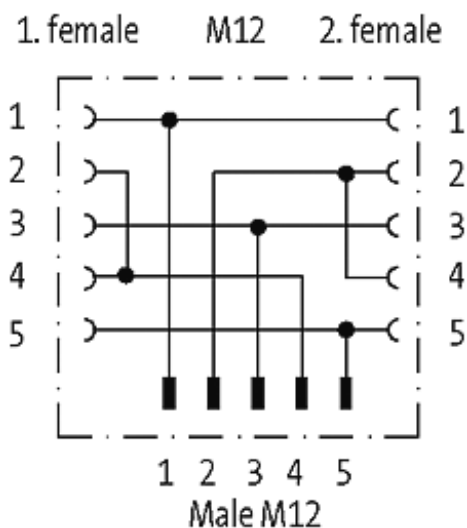

T-COUPLER M12 MALE /2X M12 FEMALE SHIELDED

T-coupler M12 – M12
 5-pole
 Distribution function (NO/NC)
 shielded

Plastic housings with good resistance against chemicals and oils. The resistance to aggressive media should be individually tested for your application. Further details on request.

[Link to Product](#)

Illustration

Product may differ from Image

Form

41181

Technical Data

Operating voltage	max. 60 V AC/DC
Operating current per contact	max. 4 A
Locking of ports	Screw thread M12 × 1 mm (recommended torque 0.6 Nm) self-securing
Protection	IP67 inserted and tightened (EN 60529)