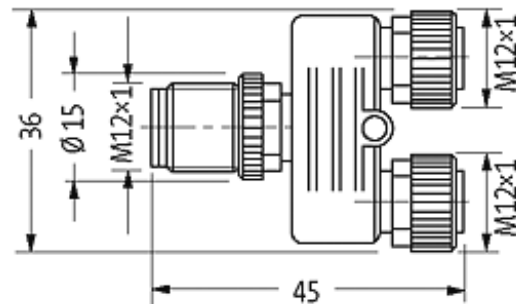

T-COUPLER M12 MALE /2X M12 FEMALE SHIELDED

T-coupler M12 – M12
 5-pole
 Distribution function (NO/NC)
 shielded

Plastic housings with good resistance against chemicals and oils. The resistance to aggressive media should be individually tested for your application. Further details on request.

[Link to Product](#)

Illustration

Product may differ from Image

Form

41181

Technical Data

Operating voltage	max. 60 V AC/DC
Operating current per contact	max. 4 A
Locking of ports	Screw thread M12 × 1 mm (recommended torque 0.6 Nm) self-securing
Protection	IP67 inserted and tightened (EN 60529)

General data

Temperature range	-25...+85 °C
-------------------	--------------

Commercial data

country of origin	DE
customs tariff number	85369010
minimum order quantity	1