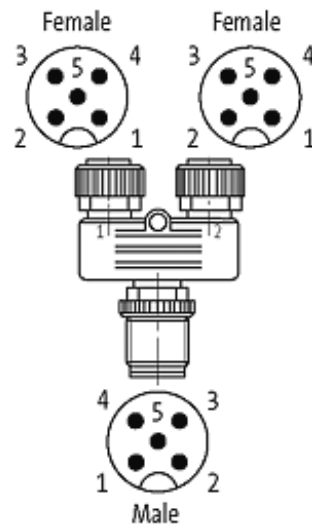

T-COUPLER M12 MALE /2X M12 FEMALE SHIELDED

T-coupler M12 – M12
 5-pole
 Distribution function (NO/NC)
 shielded

Plastic housings with good resistance against chemicals and oils. The resistance to aggressive media should be individually tested for your application. Further details on request.

[Link to Product](#)

Illustration

Product may differ from Image

Form

41181

Technical Data

Operating voltage	max. 60 V AC/DC
Operating current per contact	max. 4 A
Locking of ports	Screw thread M12 × 1 mm (recommended torque 0.6 Nm) self-securing
Protection	IP67 inserted and tightened (EN 60529)